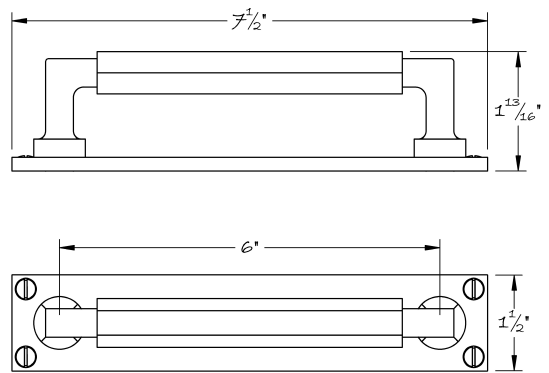

LOWE HARDWARE

No. 6540P-C

---

*Gropius Cabinet Pull with hex grip.*

*All hardware is made-to-order. Details can be modified to suit any project.*

*Available in all of our yacht quality finishes.*

• DESIGNED, MANUFACTURED & HAND FINISHED IN MAINE SINCE 1977 •