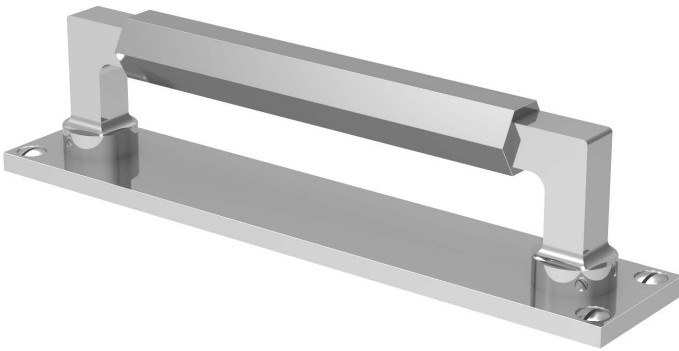

LOWE HARDWARE

No. 6540P-C

---

*Gropius Cabinet Pull with hex grip.*

*All hardware is made-to-order. Details can be modified to suit any project.*

*Available in all of our yacht quality finishes.*

• DESIGNED, MANUFACTURED & HAND FINISHED IN MAINE SINCE 1977 •