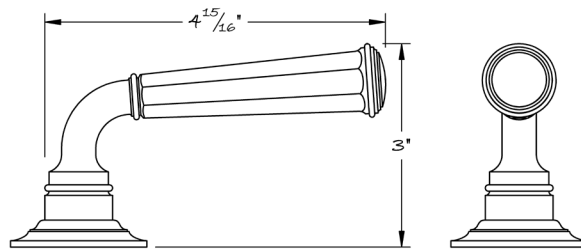

LOWE HARDWARE

No. 6536D

*Shown here on the 4736 rose, the 6536D lever is compatible with any rose or escutcheon.
All hardware is made-to-order. Details and dimensions can be modified to suit any
project. Available in any of our yacht quality finishes.*