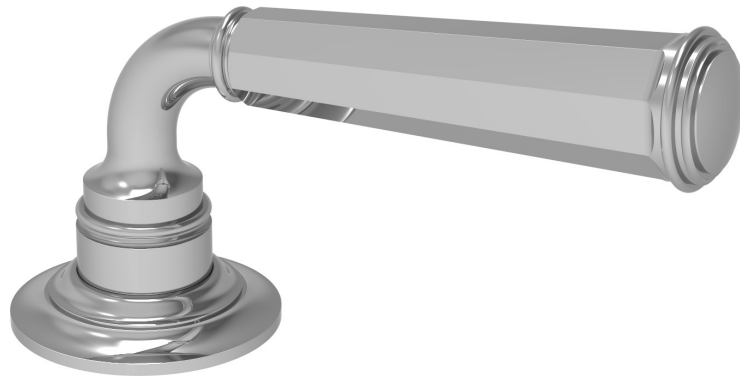

LOWE HARDWARE

No. 6536D

*Shown here on the 4736 rose, the 6536D lever is compatible with any rose or escutcheon.
All hardware is made-to-order. Details and dimensions can be modified to suit any
project. Available in any of our yacht quality finishes.*