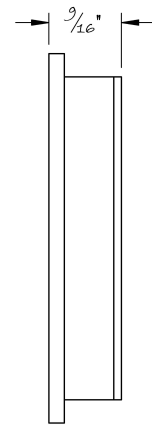

LOWE HARDWARE

No. 3120C

---

*All hardware is made-to-order. Details and dimensions can be modified to suit any project.  
Available in any of our yacht quality finishes.*

• DESIGNED, MANUFACTURED & HAND FINISHED IN MAINE SINCE 1977 •