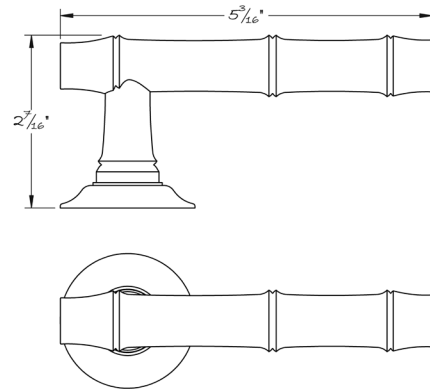

LOWE HARDWARE

No. 6521

---

*Lowe Hardware's 6521 bamboo inspired lever, with its graceful sculpting and exquisite style, is organic yet sophisticated.*

*All hardware is made-to-order. Details and dimensions can be modified to suit any project. Available in any of our yacht quality finishes.*