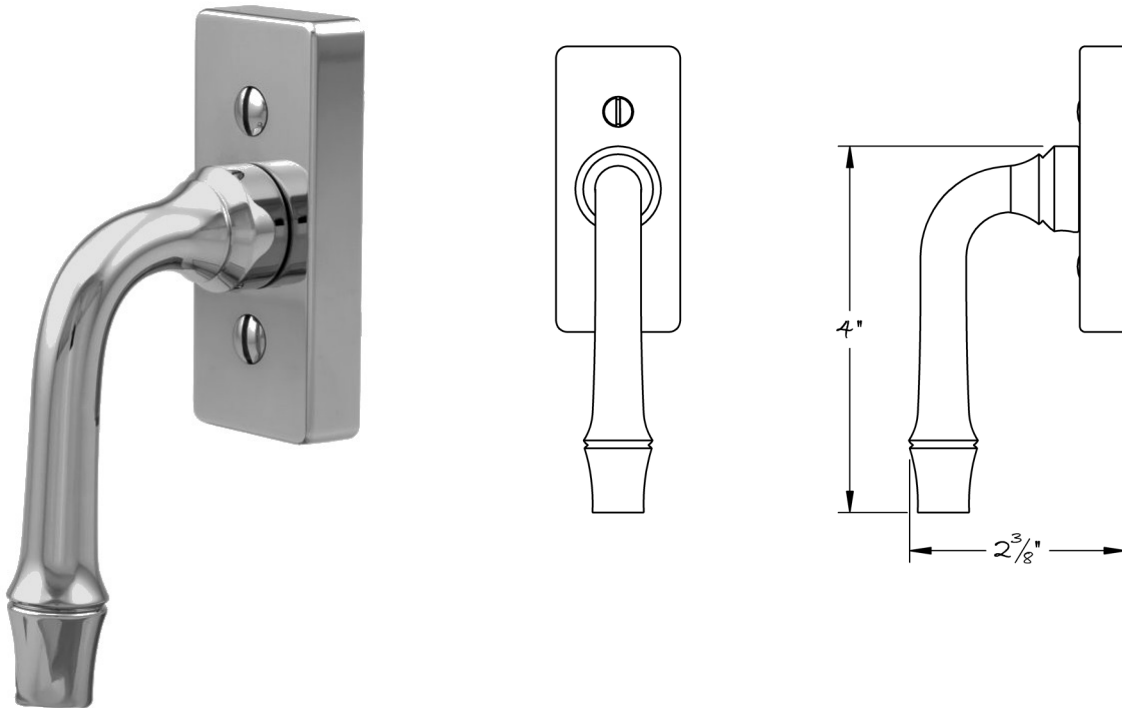

LOWE HARDWARE

No. 6521TT

---

*Lowe Hardware's 6521 TT lever is compatible with any rose or escutcheon.*

*All hardware is made-to-order. Details and dimensions can be modified to suit any project.*

*Available in any of our yacht quality finishes.*