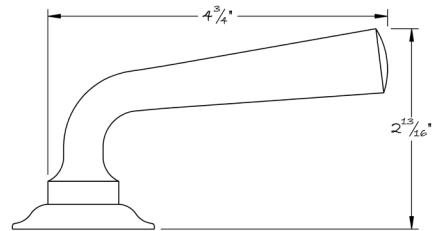

LOWE HARDWARE

No. 6518

---

*Shown here on a round rose, Lowe Hardware's 6518 lever is compatible with any rose or escutcheon.*

*All hardware is made-to-order. Details and dimensions can be modified to suit any project.*