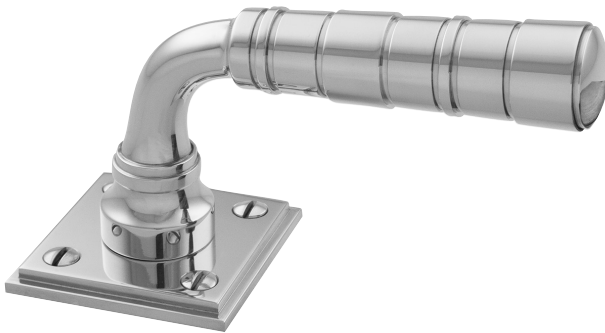

LOWE HARDWARE

No. 6517

---

*Lowe Hardware's 6517 lever is compatible with any rose or escutcheon.  
All hardware is made-to-order. Details and dimensions can be modified to suit any project.  
Available in any of our yacht quality finishes.*