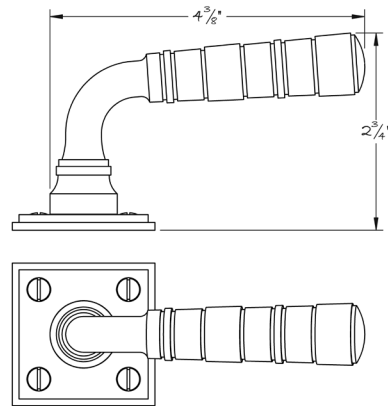

LOWE HARDWARE

No. 6517

---

*Lowe Hardware's 6517 lever is compatible with any rose or escutcheon.  
All hardware is made-to-order. Details and dimensions can be modified to suit any project.  
Available in any of our yacht quality finishes.*