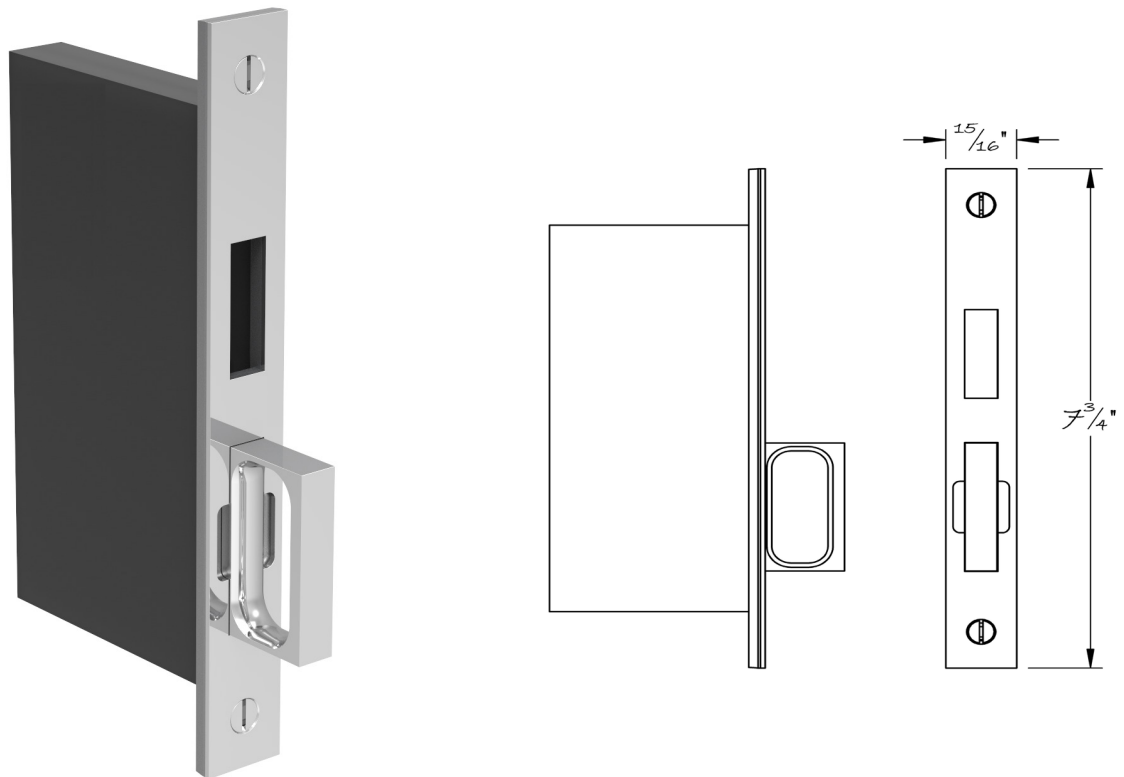

LOWE HARDWARE

No. 4183

*4183 full mortise pocket door edge pull featuring hidden spring activated bail. Shown here in the extended position, the bail is depressed to extend of release.*

*All hardware is made-to-order. Details and dimensions can be modified to suit any project.*