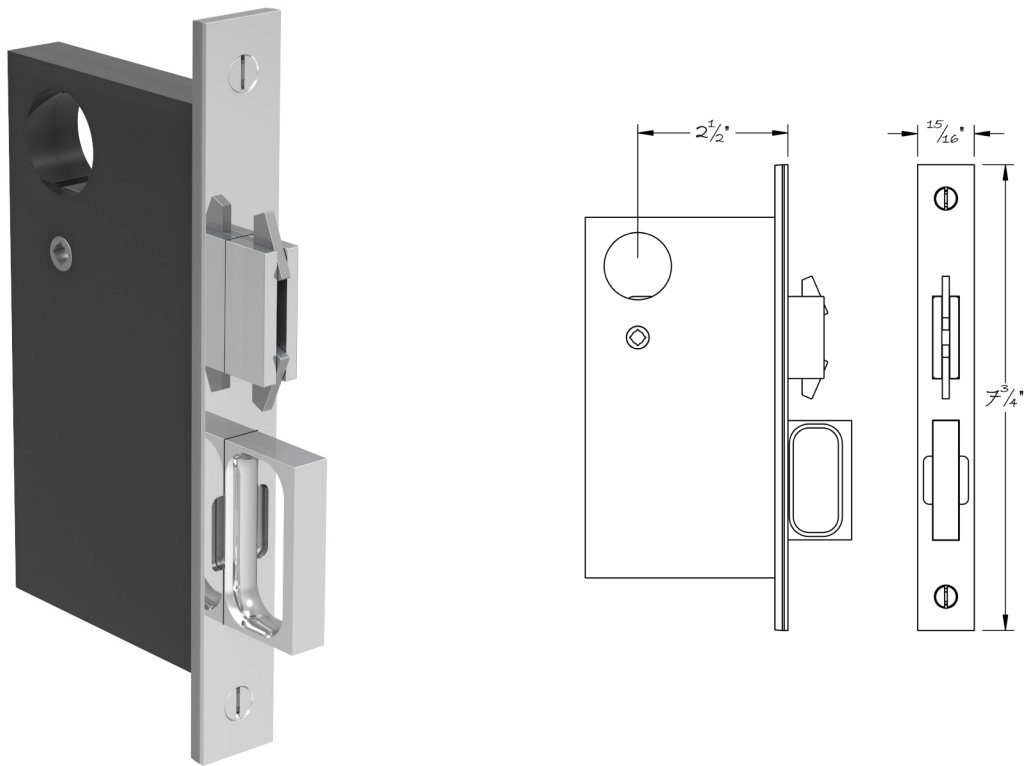

LOWE HARDWARE

No. 4182

*The 4182 is available in 2", 2-1/2", 2-3/4", 3-3/4", 5", and 6" backsets. The full mortise pocket door edge pull features hidden spring activated bail. Shown here in the extended position, the bail is depressed to extend or release. The 4182 features a deadbolt suitable for use with privacy and security functions and is supplied with a strikeplate and dustbox.*