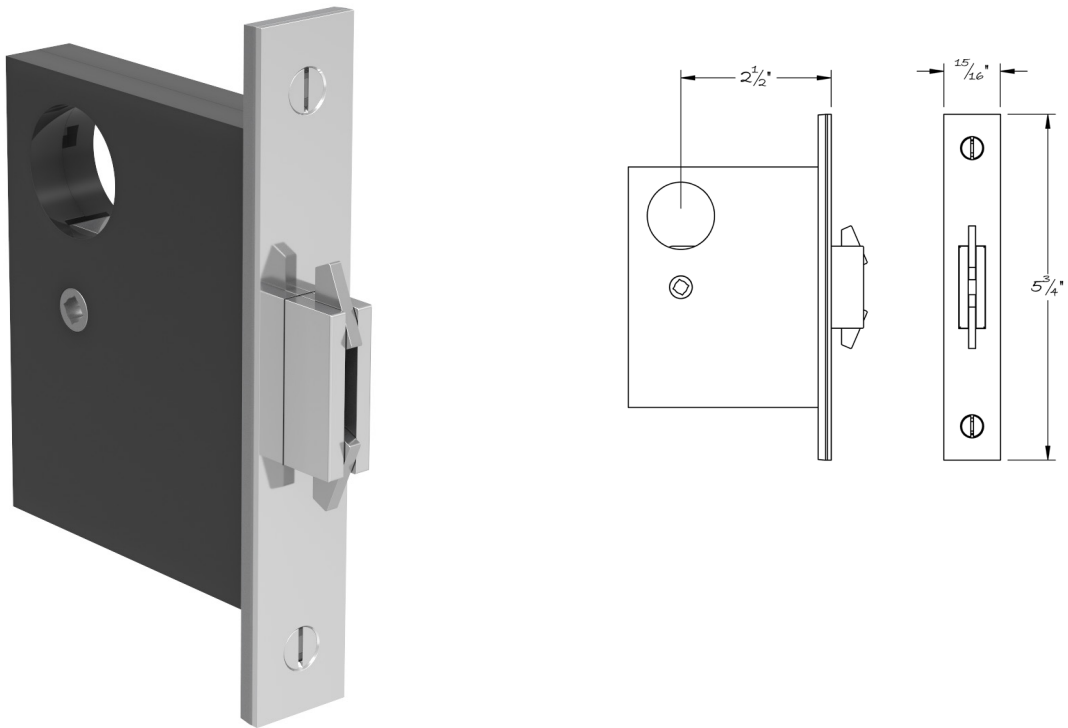

LOWE HARDWARE

No. 4181

---

*Lowe 4181 full mortise pocket door edge pull features a hidden spring activated bail, released by depressing the bail. Shown here in the extended position.*

*All hardware is made-to-order. Details and dimensions can be modified to suit any project.*