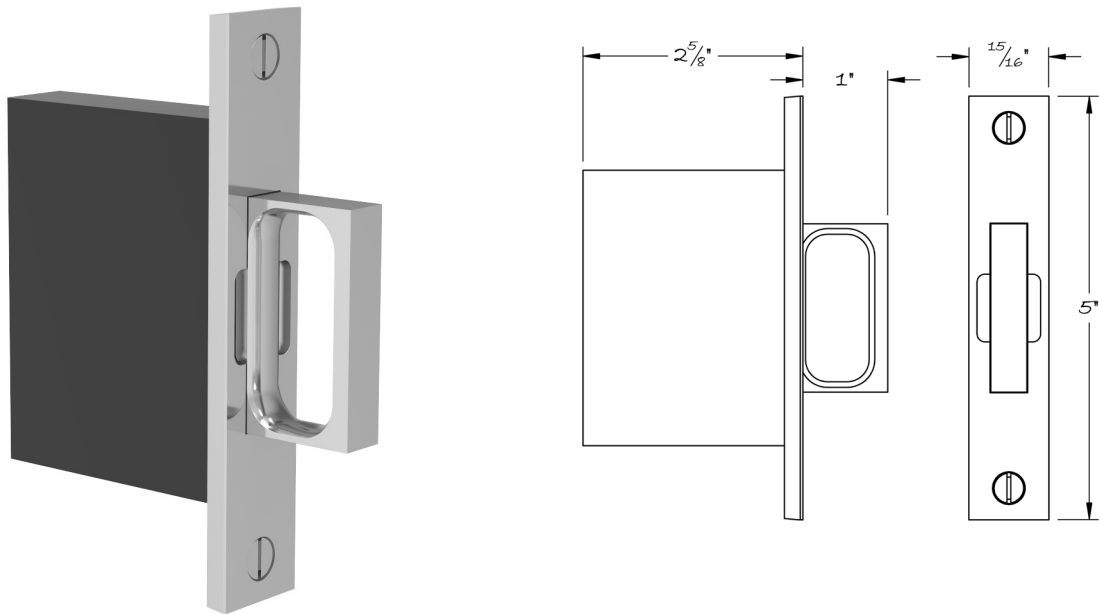

LOWE HARDWARE

No. 4180

*4180 full mortise pocket door edge pull features a hidden spring activated bail, released by depressing the bail. Shown here in the extended position.*

*All hardware is made-to-order. Details and dimensions can be modified to suit any project.*