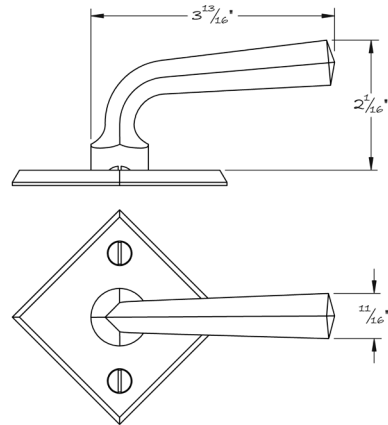

LOWE HARDWARE

No. 6515

*Lowe Hardware's 6515 lever is compatible with any rose or escutcheon.*

*All hardware is made-to-order. Details and dimensions can be modified to suit any project.*

*Available in any of our yacht quality finishes.*