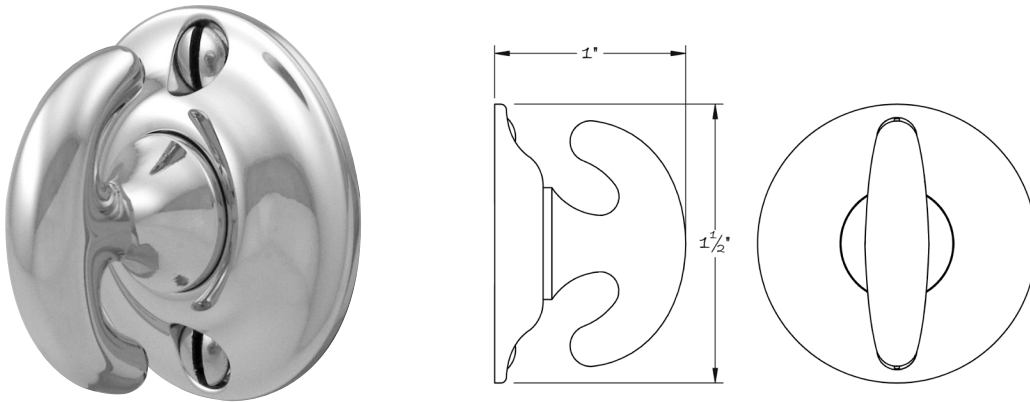

LOWE HARDWARE

No. 5085

---

*The 5085 is Lowe Hardware's interpretation of the classic American anchor thumbturn.*

*The elliptical profile seen in side view leads to two hooks comprised of perfect spheres.*

*Machined from solid brass this piece can be adapted to suit any interior trim,*

*as well as American or European lock systems.*

*All hardware is made-to-order. Details and dimensions can be modified to suit any project.*