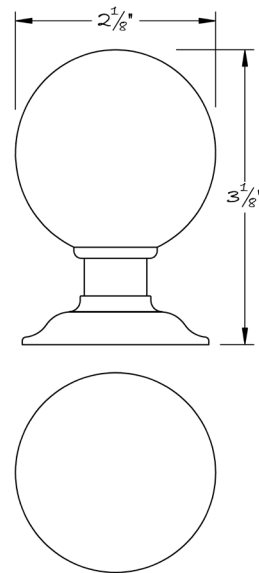

LOWE HARDWARE

No. 5048W

---

*The 5048W knob is compatible with any rose or escutcheon.  
All hardware is made-to-order. Details and dimensions can be modified to suit any project.  
Available in any of our yacht quality finishes.*