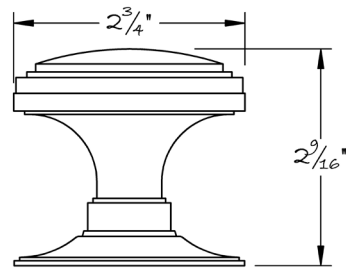

LOWE HARDWARE

No. 5059SQ

*All hardware is made-to-order. Details and dimensions can be modified to suit any project.
Available in any of our yacht quality finishes.*

• DESIGNED, MANUFACTURED & HAND FINISHED IN MAINE SINCE 1977 •