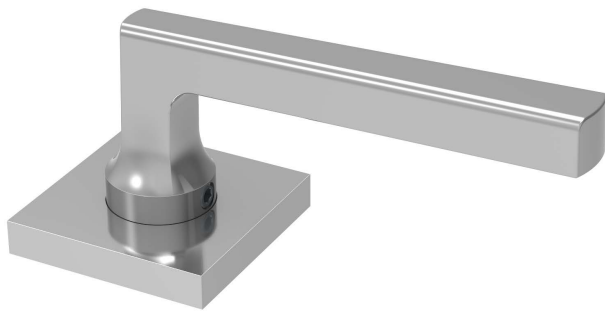

LOWE HARDWARE

No. 6608SQ

---

*All hardware is made-to-order. Details and dimensions can be modified to suit any project.*

*Available in any of our yacht quality finishes.*

• DESIGNED, MANUFACTURED & HAND FINISHED IN MAINE SINCE 1977 •