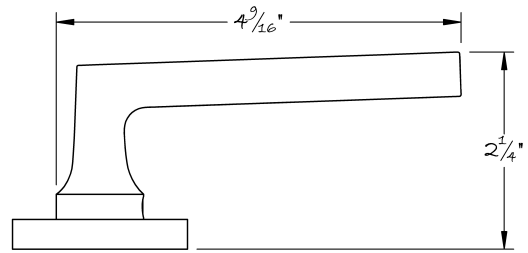

LOWE HARDWARE

No. 6608SQ

---

*All hardware is made-to-order. Details and dimensions can be modified to suit any project.*

*Available in any of our yacht quality finishes.*

• DESIGNED, MANUFACTURED & HAND FINISHED IN MAINE SINCE 1977 •