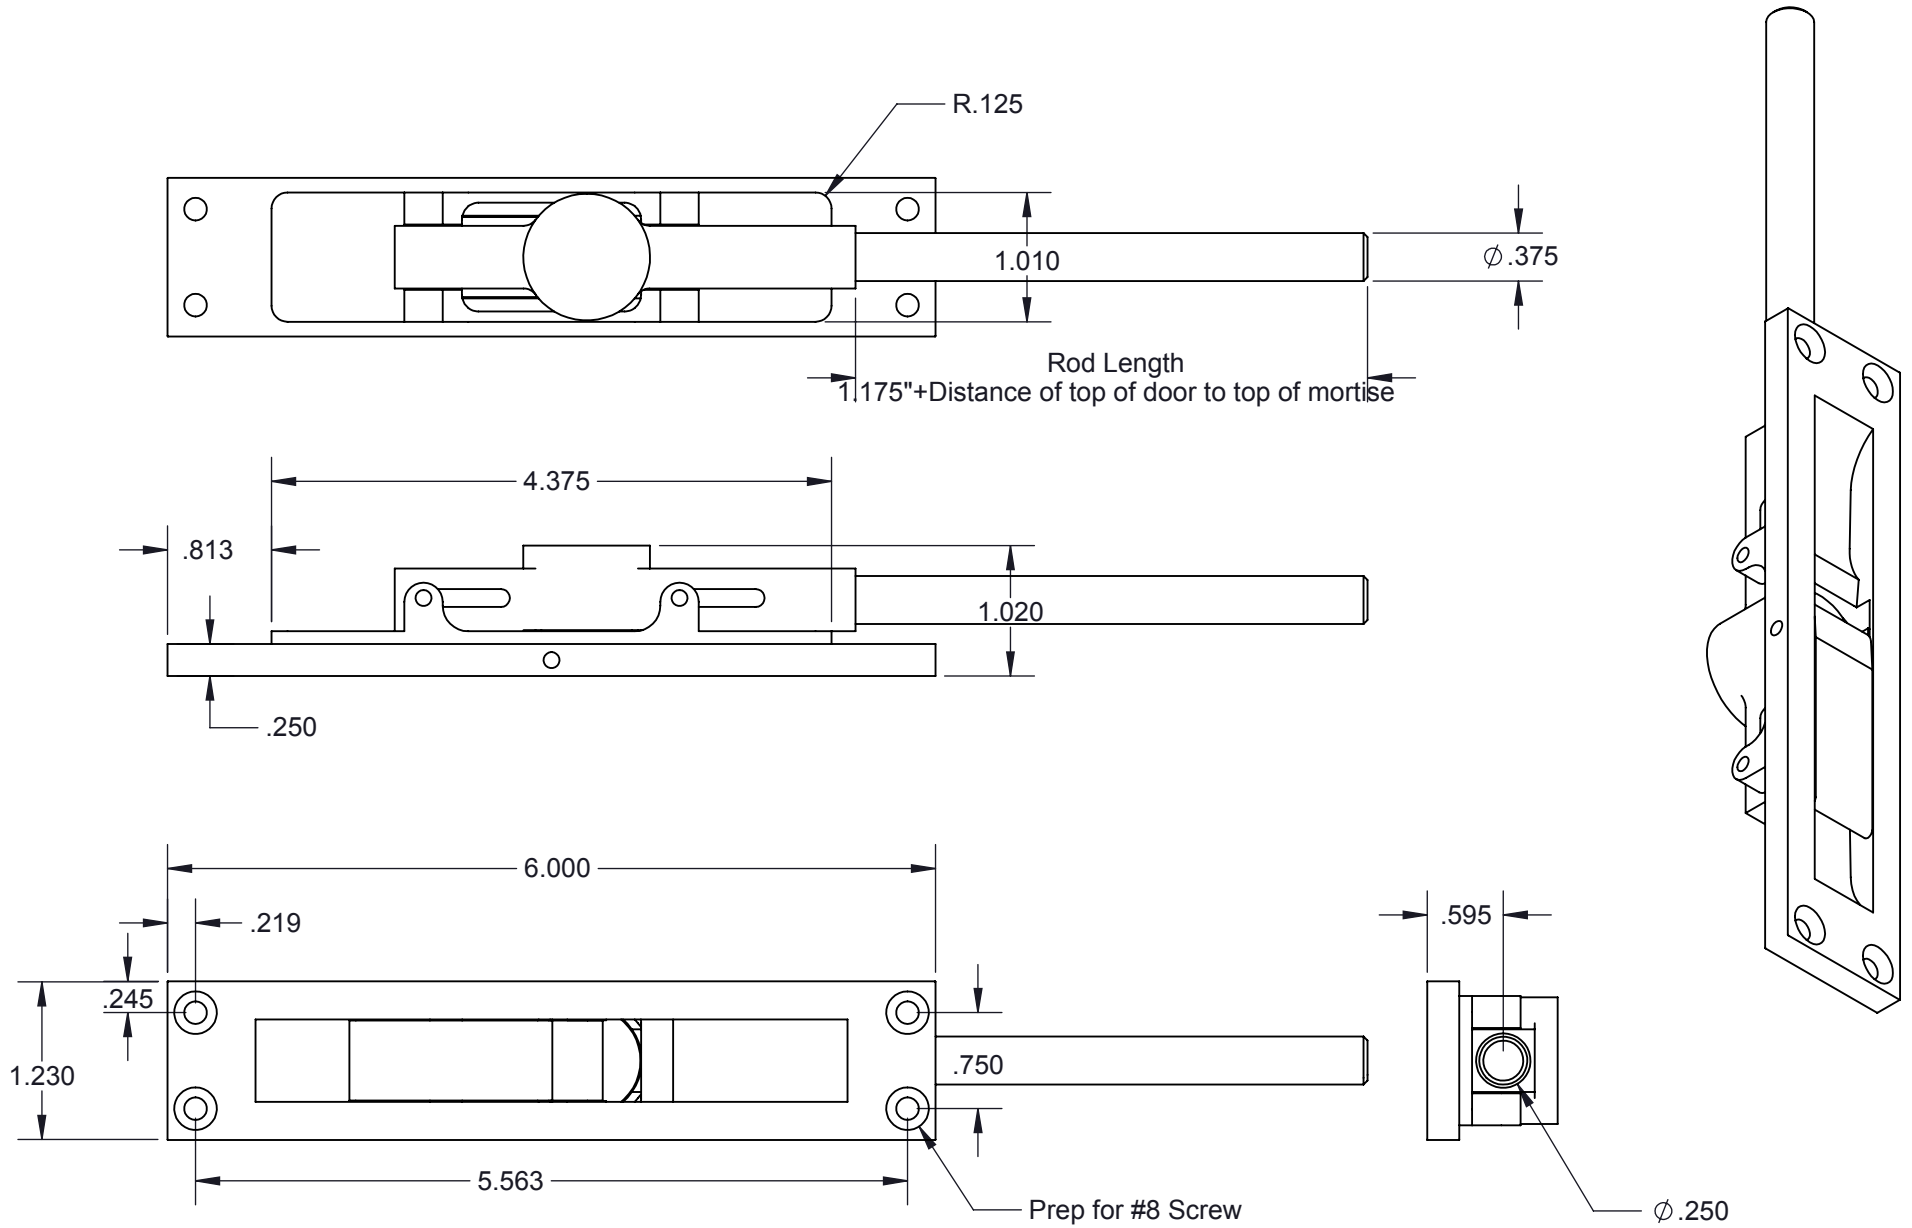

THIS DRAWING IS CONFIDENTIAL AND PROPRIETARY TO LOWE HARDWARE,
AND MAY NOT BE REPRODUCED, OR ANY PART USED THERE OF,
WITHOUT PRIOR EXPRESS WRITTEN PERMISSION.

LOWE HARDWARE
5 GORDON DRIVE
ROCKLAND ME 04841
207 593 7405 FAX 207 226 2033
WWW.LOWE-HARDWARE.COM

File Name:

4065_TF
DO NOT SCALE DRAWING