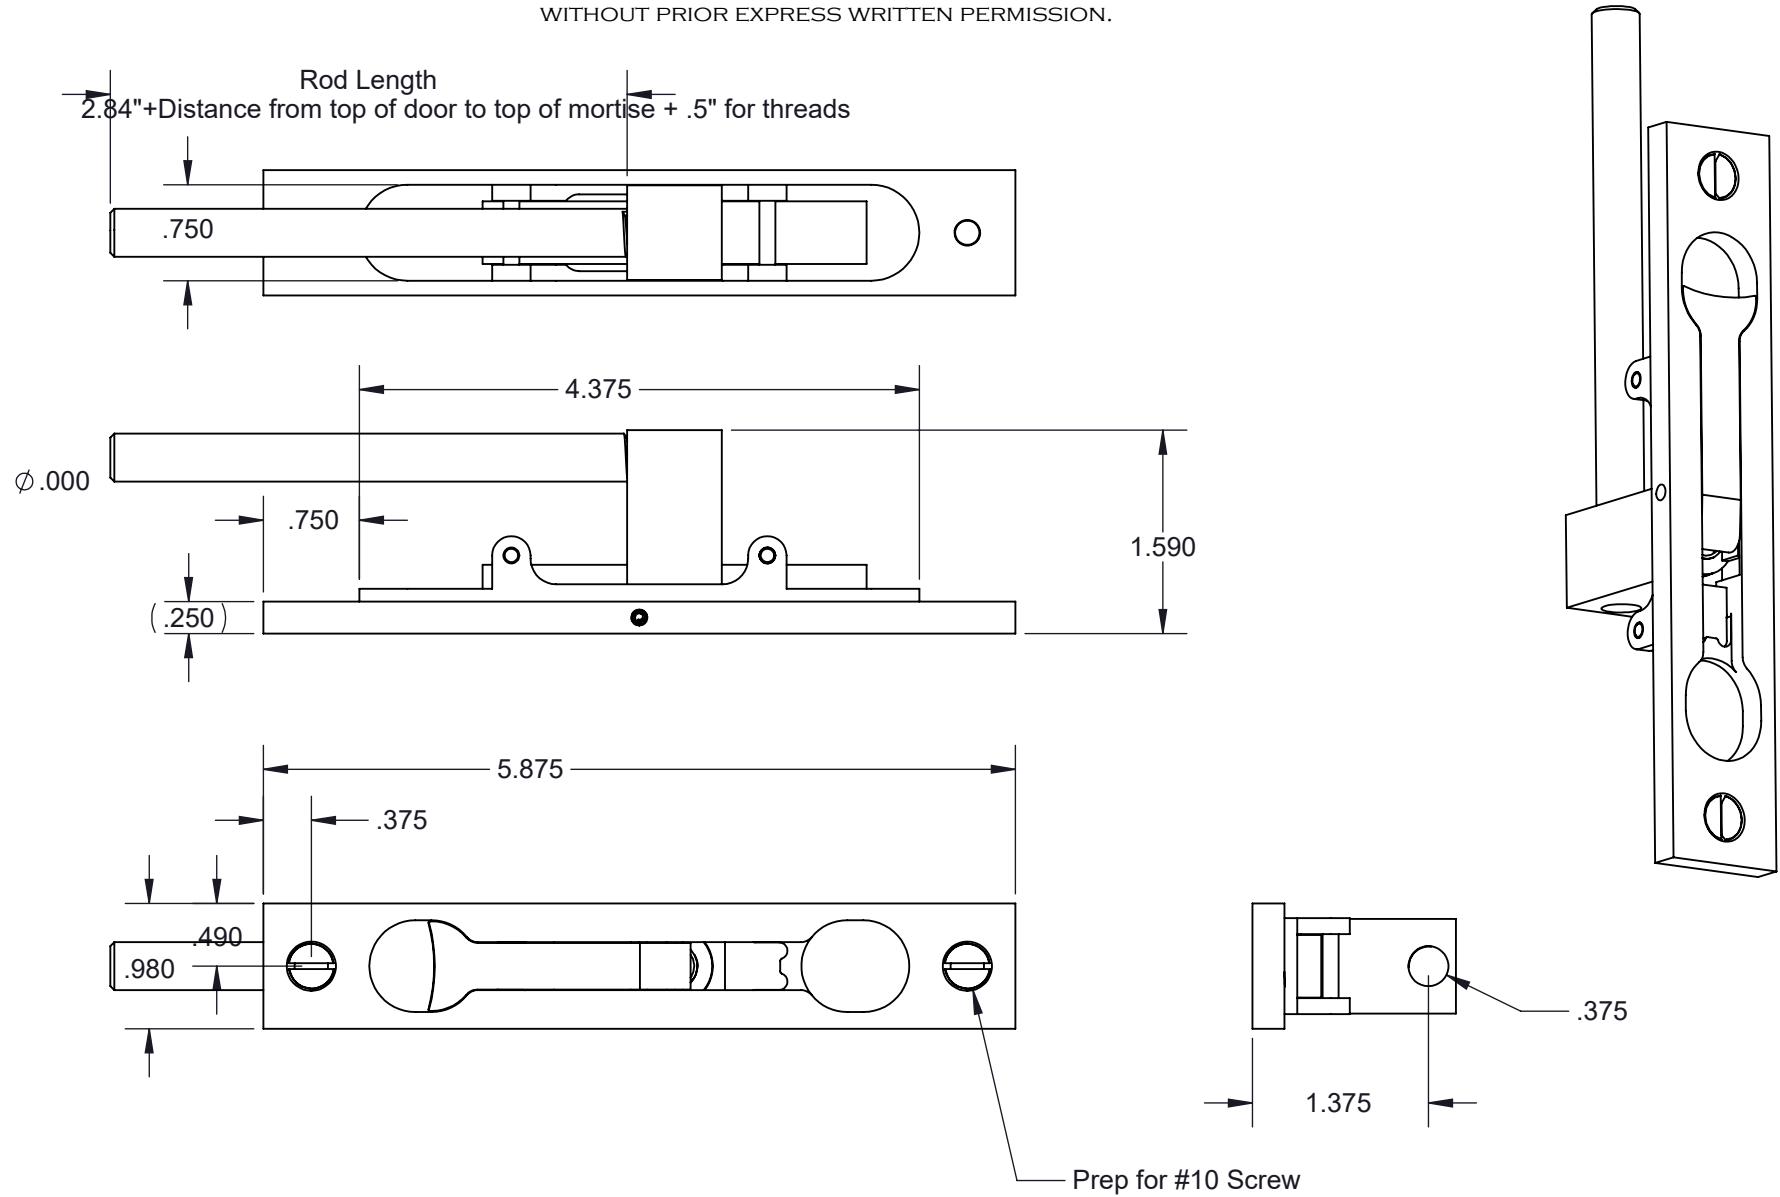

THIS DRAWING IS CONFIDENTIAL AND PROPRIETARY TO LOWE HARDWARE,
AND MAY NOT BE REPRODUCED, OR ANY PART USED THERE OF,
WITHOUT PRIOR EXPRESS WRITTEN PERMISSION.

LOWE HARDWARE
5 GORDON DRIVE
ROCKLAND ME 04841
207 593 7405 FAX 207 226 2033
WWW.LOWE-HARDWARE.COM

File Name:

4064_TF

DO NOT SCALE DRAWING