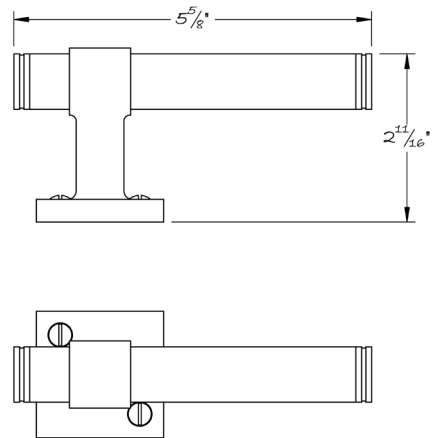

LOWE HARDWARE

No. 6527L

---

*Shown here with a stained walnut grip and a burnished brass finish, the 6527L lever is a modern and sophisticated design combining metal and wood.*

*All hardware is made-to-order. Details and dimensions can be modified to suit any project. The grip is available in any species of wood, as well as metal. The solid brass body is available in any of our yacht quality finishes.*