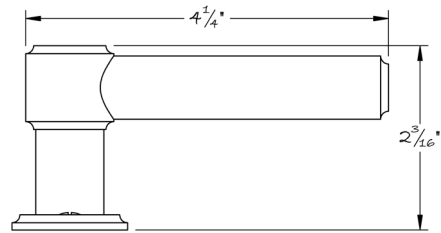

LOWE HARDWARE

No. 5063L

---

*Shown here on an elliptical escutcheon, the 5063L lever is compatible with any rose or escutcheon.*

*All hardware is made-to-order. Details and dimensions can be modified to suit any project. Available in any of our yacht quality finishes.*