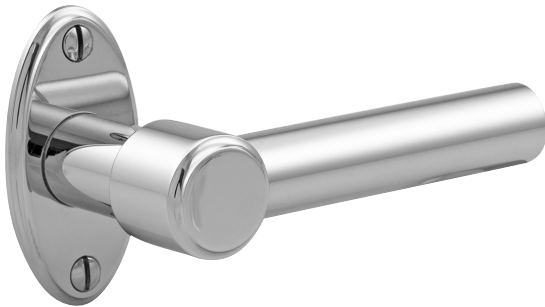

LOWE HARDWARE

No. 5063L

---

*Shown here on an elliptical escutcheon, the 5063L lever is compatible with any rose or escutcheon.*

*All hardware is made-to-order. Details and dimensions can be modified to suit any project. Available in any of our yacht quality finishes.*