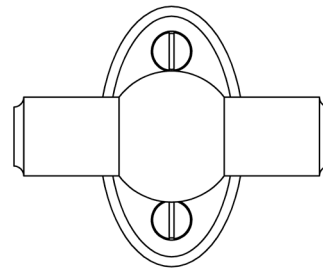

LOWE HARDWARE

No. 5000-T

---

*This classic "T" knob was designed as a companion piece to the 5000 towel bar and is shown with included escutcheon.*

*All hardware is made-to-order. Details and dimensions can be modified to suit any project.*