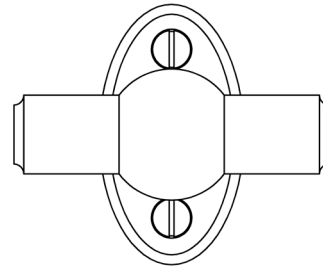

LOWE HARDWARE

No. 5000-T

---

*This classic "T" knob was designed as a companion piece to the 5000 towel bar and is shown with included escutcheon.*

*All hardware is made-to-order. Details and dimensions can be modified to suit any project.*