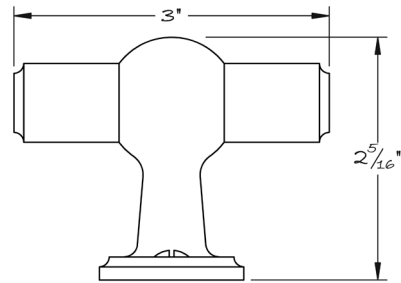

LOWE HARDWARE

No. 5000-T

---

*This classic "T" knob was designed as a companion piece to the 5000 towel bar and is shown with included escutcheon.*

*All hardware is made-to-order. Details and dimensions can be modified to suit any project.*