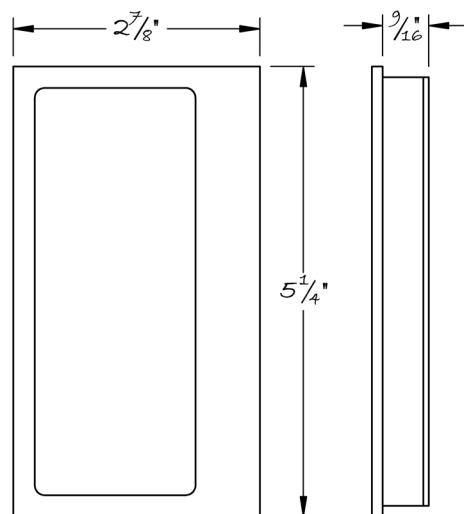

LOWE HARDWARE

No. 3112W

---

*All hardware is made-to-order. Details and dimensions can be modified to suit any project.*

*Available in any of our yacht quality finishes.*

• DESIGNED, MANUFACTURED & HAND FINISHED IN MAINE SINCE 1977 •