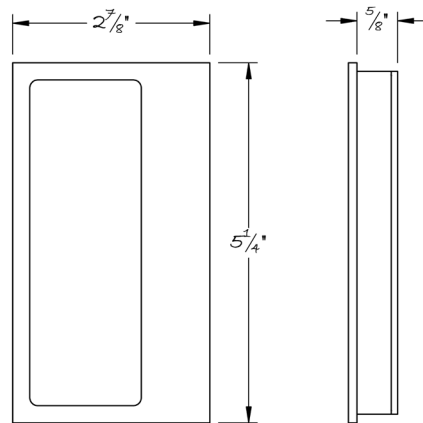

LOWE HARDWARE

No. 3112W

All hardware is made-to-order. Details and dimensions can be modified to suit any project.

Available in any of our yacht quality finishes.

• DESIGNED, MANUFACTURED & HAND FINISHED IN MAINE SINCE 1977 •