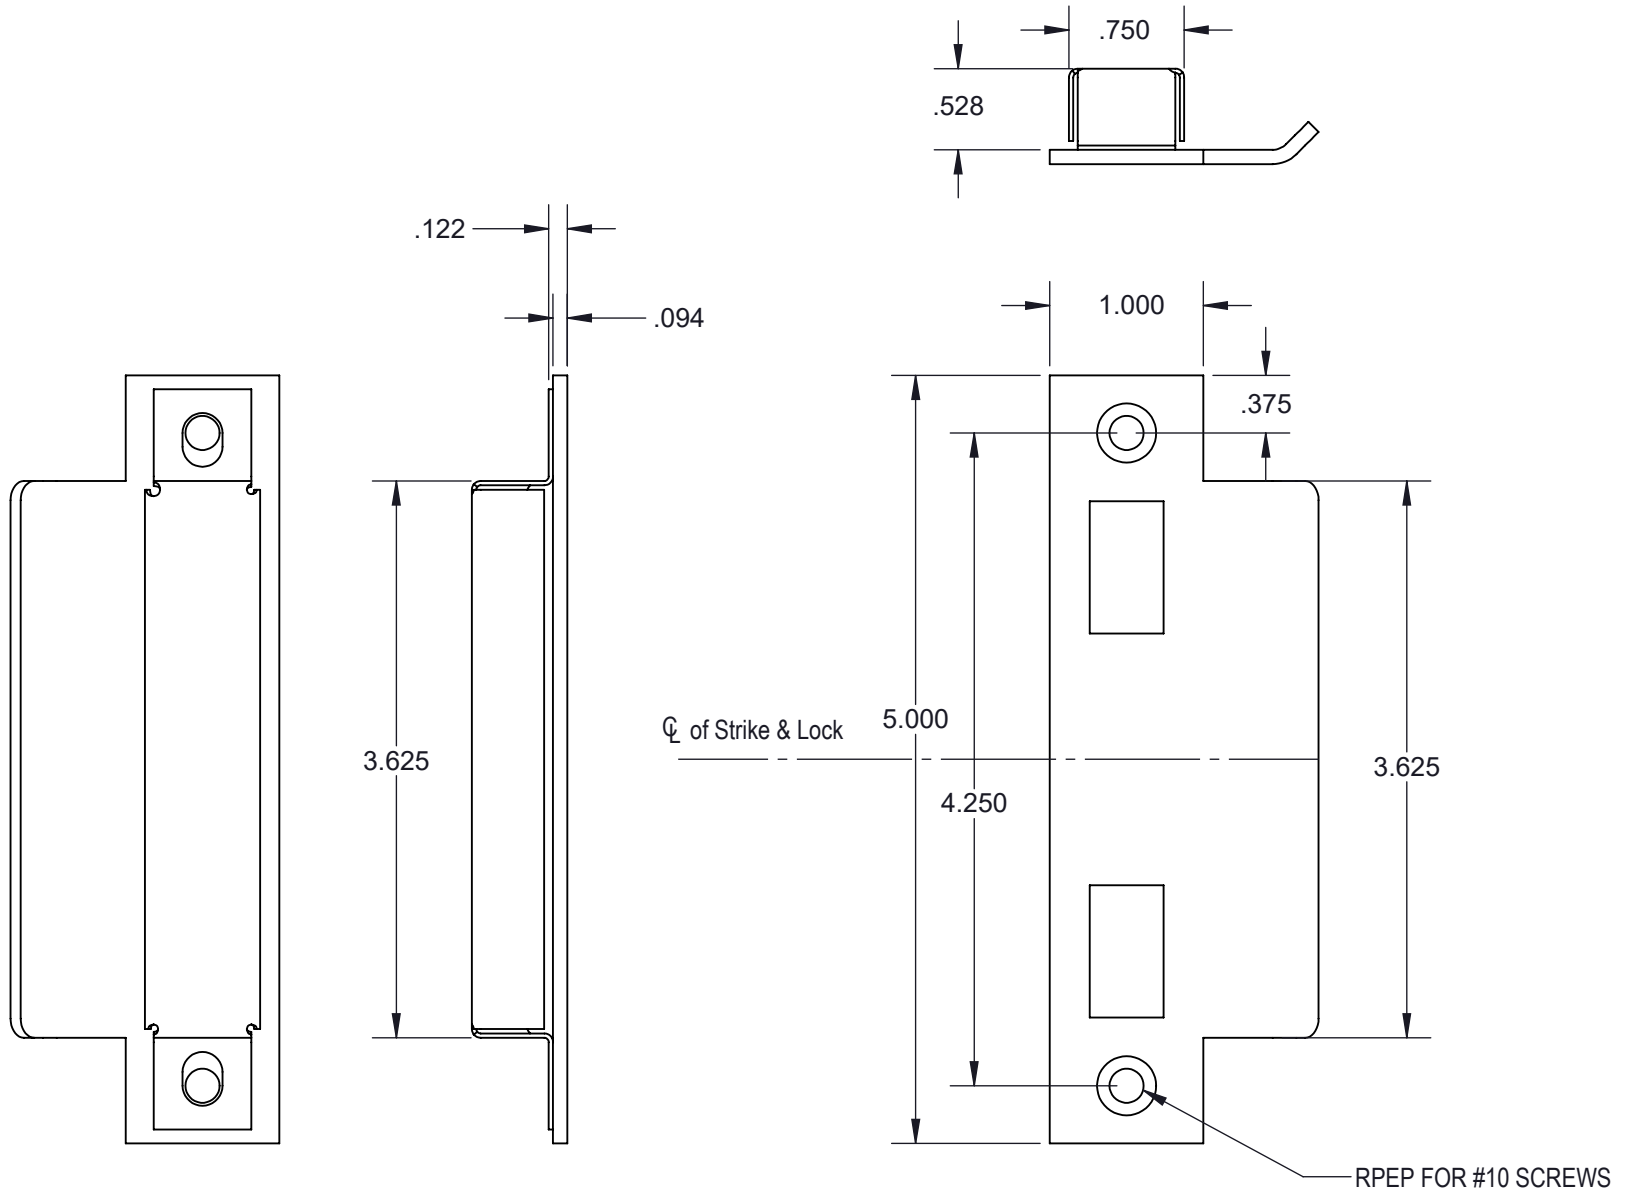

File Name:

349USD\_TF

DO NOT SCALE DRAWING

THIS DRAWING IS CONFIDENTIAL AND PROPRIETARY TO LOWE HARDWARE,  
AND MAY NOT BE REPRODUCED, OR ANY PART USED THERE OF,  
WITHOUT PRIOR EXPRESS WRITTEN PERMISSION.