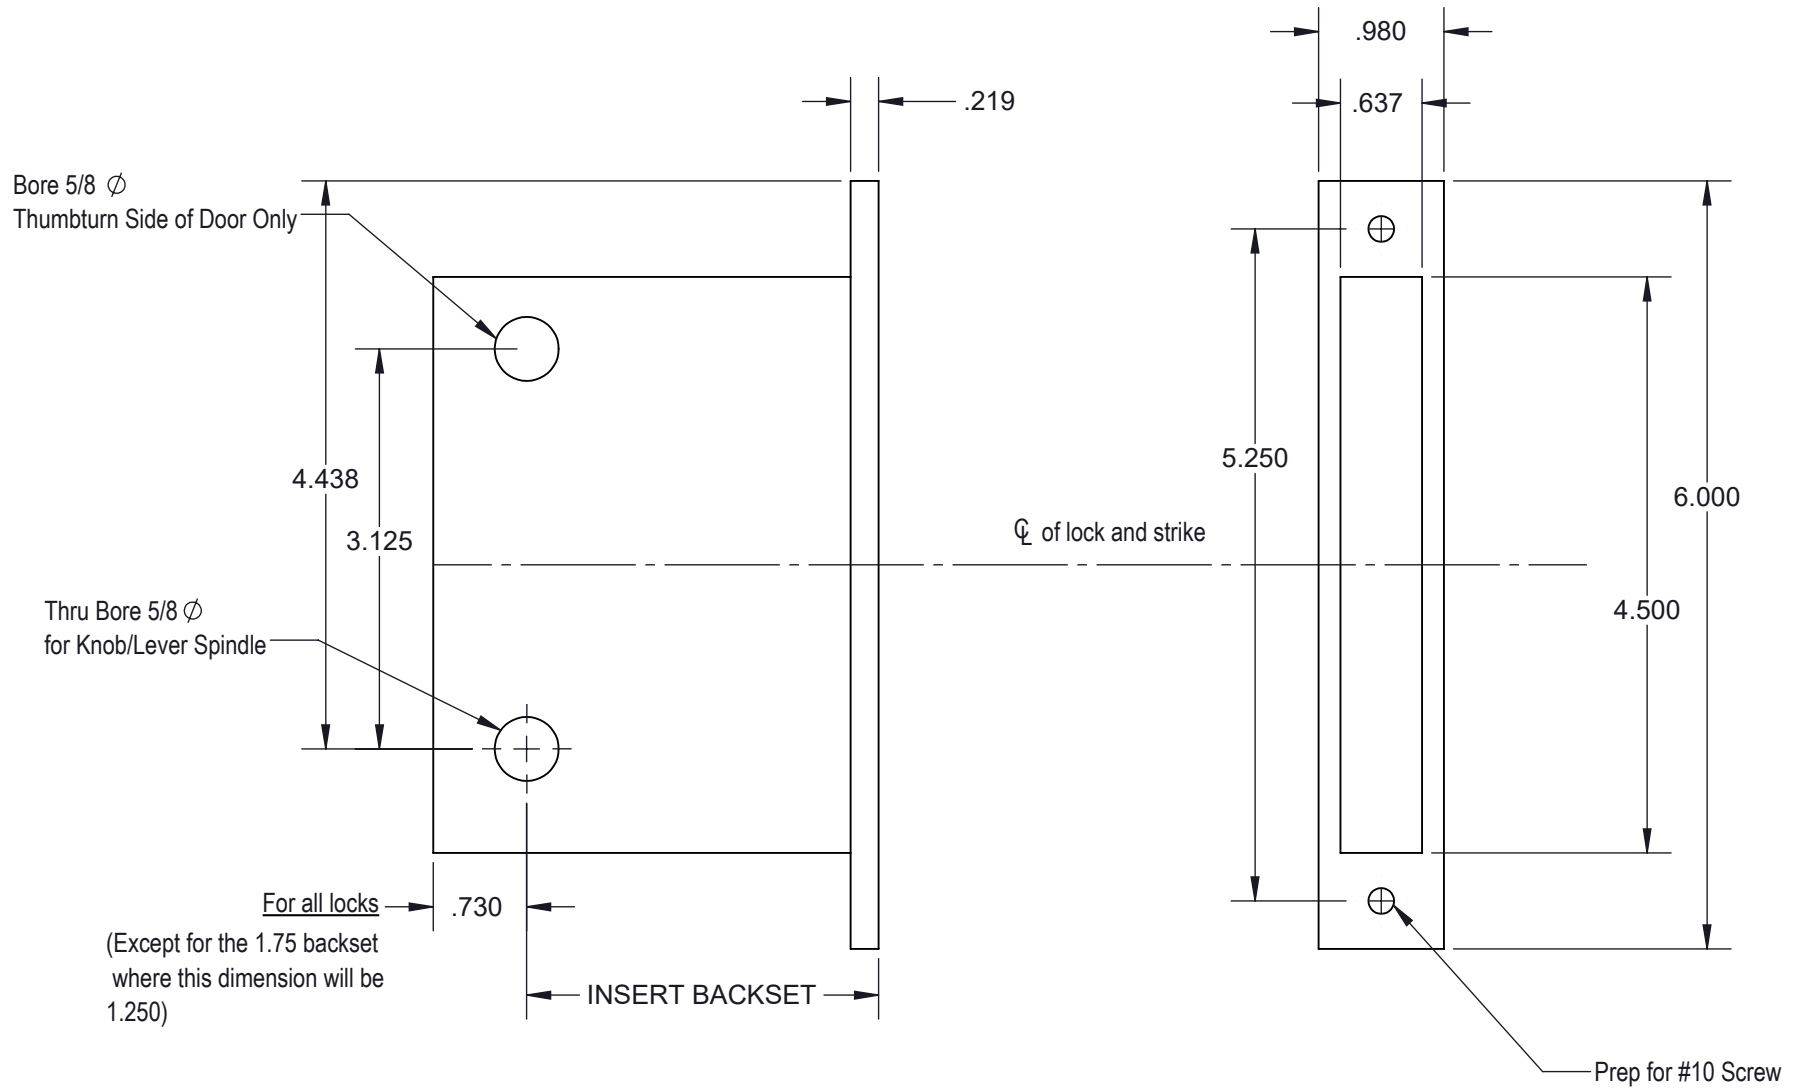

THIS DRAWING IS CONFIDENTIAL AND PROPRIETARY TO LOWE HARDWARE,
AND MAY NOT BE REPRODUCED, OR ANY PART USED THERE OF,
WITHOUT PRIOR EXPRESS WRITTEN PERMISSION.

LOWE HARDWARE
5 GORDON DRIVE
ROCKLAND ME 04841
207 593 7405 FAX 207 226 2033
WWW.LOWE-HARDWARE.COM

File Name:

349USD_TF

DO NOT SCALE DRAWING