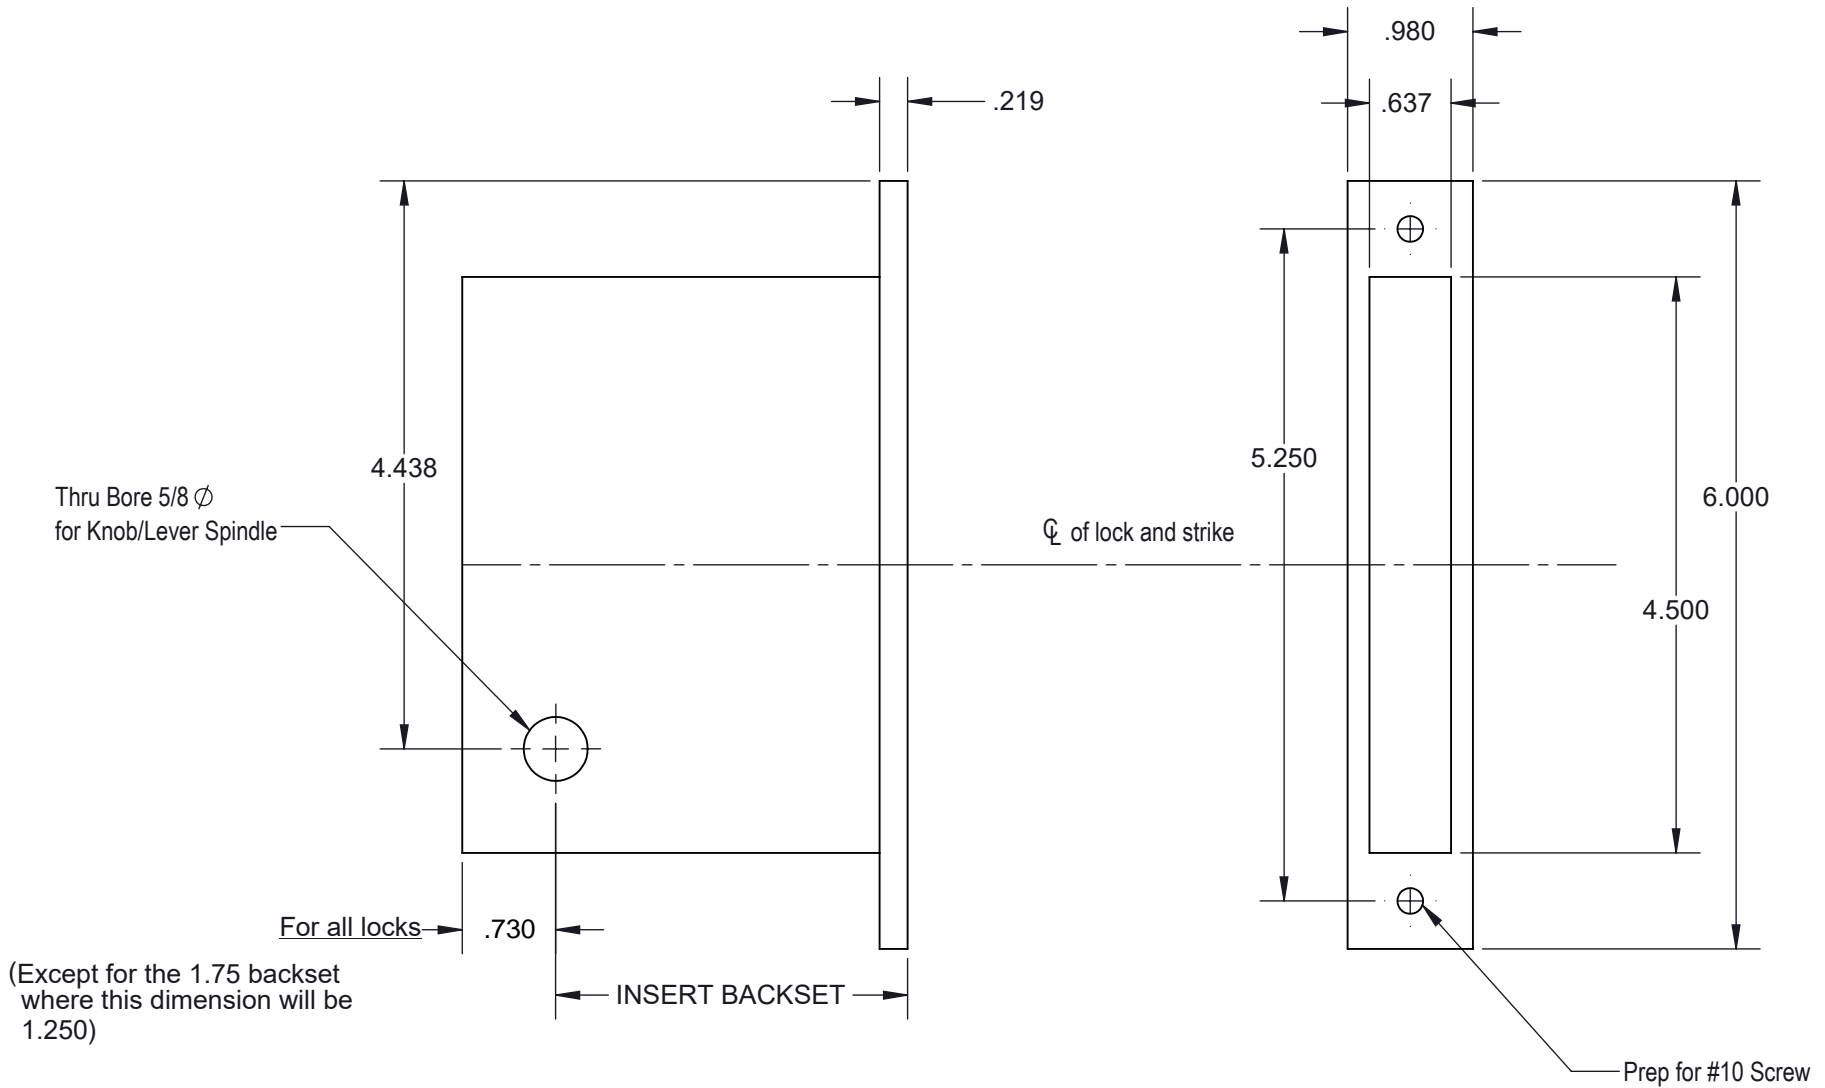

THIS DRAWING IS CONFIDENTIAL AND PROPRIETARY TO LOWE HARDWARE,
AND MAY NOT BE REPRODUCED, OR ANY PART USED THERE OF,
WITHOUT PRIOR EXPRESS WRITTEN PERMISSION.

LOWE HARDWARE
5 GORDON DRIVE
ROCKLAND ME 04841
207 593 7405 FAX 207 226 2033
WWW.LOWE-HARDWARE.COM

File Name:

345USD_TF

DO NOT SCALE DRAWING