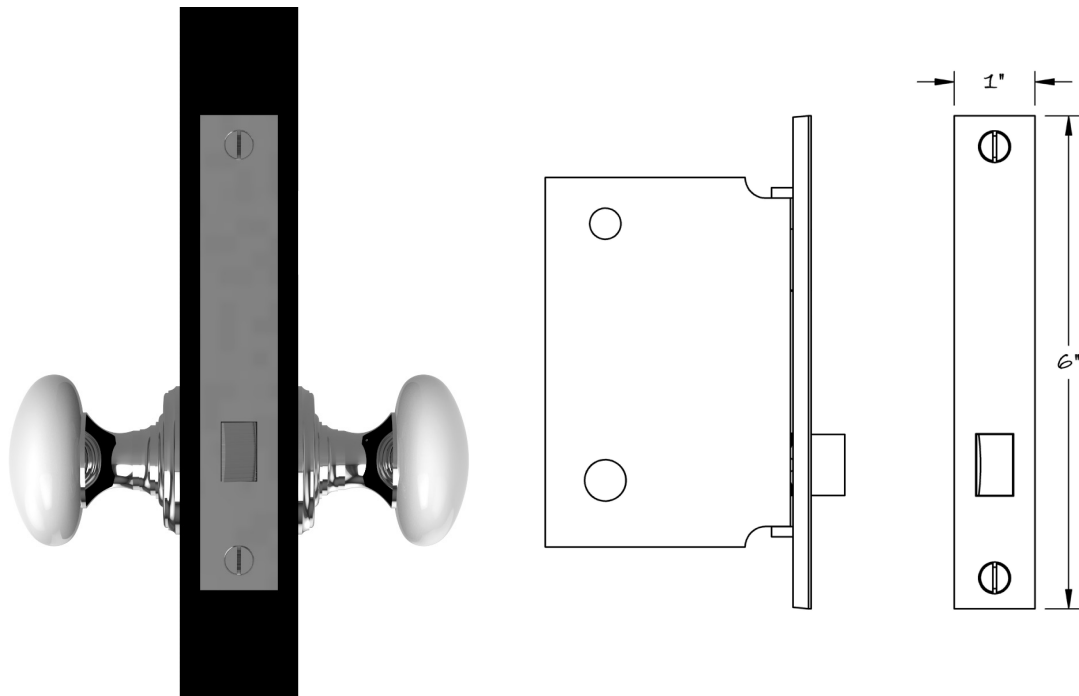

LOWE HARDWARE

No. 345USD

---

FULL MORTISE INTERIOR PASSAGE LOCK

*The Lowe #345USD full mortise interior passage lock is available in 2", 2-1/4", 2-1/2", and 2-3/4" backsets as standard. Custom sizes available upon request. This lock is typically used on interior doors of all sizes and can be configured at the factory to be used with knobs or levers. Supplied with strikeplate and dustbox, the faceplate is adjustable for beveled doors.*