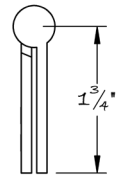

LOWE HARDWARE

No. 8335

*Available in all of our yacht quality finishes.*

• DESIGNED, MANUFACTURED & HAND FINISHED IN MAINE SINCE 1977 •