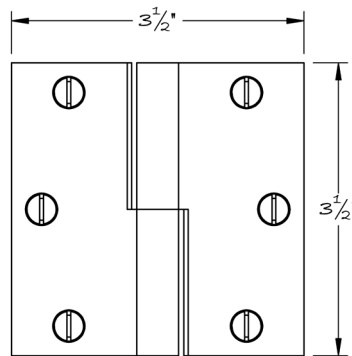

LOWE HARDWARE

No. 8335

*Available in all of our yacht quality finishes.*

• DESIGNED, MANUFACTURED & HAND FINISHED IN MAINE SINCE 1977 •