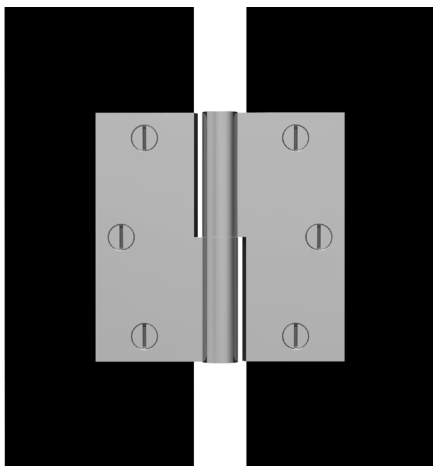

LOWE HARDWARE

No. 8335

*Available in all of our yacht quality finishes.*

• DESIGNED, MANUFACTURED & HAND FINISHED IN MAINE SINCE 1977 •