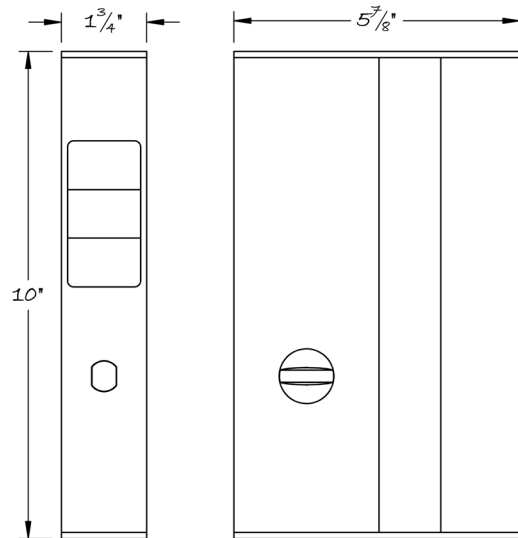

LOWE HARDWARE

No. 4020-1.75

*Available in all of our yacht quality finishes.*

• DESIGNED, MANUFACTURED & HAND FINISHED IN MAINE SINCE 1977 •