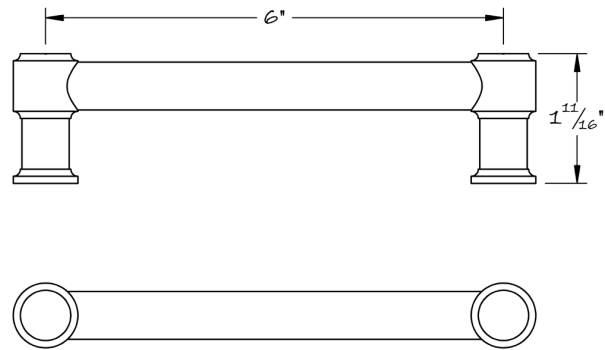

LOWE HARDWARE

No. 5063P

---

*All hardware is made-to-order. Details and dimensions can be modified to suit any project.*

*Available in any of our yacht quality finishes.*

• DESIGNED, MANUFACTURED & HAND FINISHED IN MAINE SINCE 1977 •