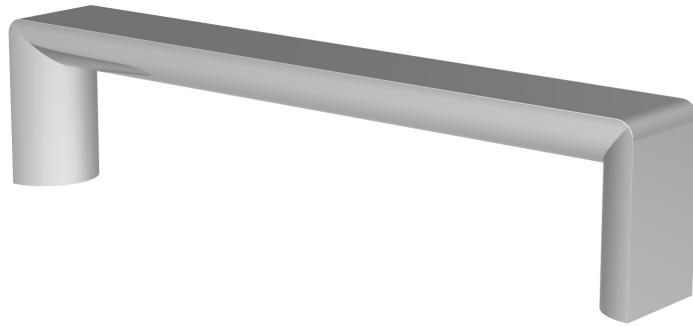

LOWE HARDWARE

No. 3067R

*Available in all of our yacht quality finishes.*

• DESIGNED, MANUFACTURED & HAND FINISHED IN MAINE SINCE 1977 •