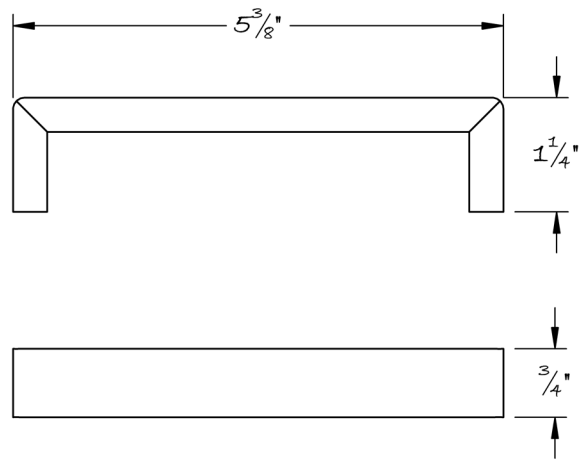

LOWE HARDWARE

No. 3067R

*Available in all of our yacht quality finishes.*

• DESIGNED, MANUFACTURED & HAND FINISHED IN MAINE SINCE 1977 •