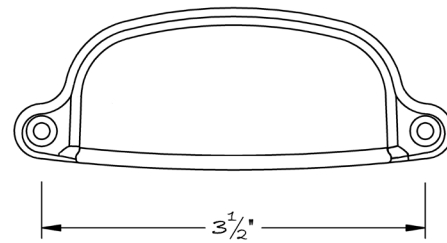

LOWE HARDWARE

No. 3061

---

*Available in all of our yacht quality finishes.*

• DESIGNED, MANUFACTURED & HAND FINISHED IN MAINE SINCE 1977 •