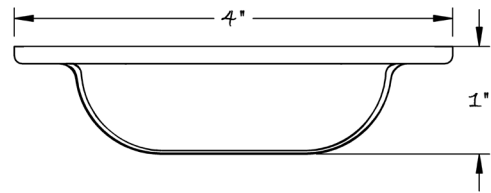

LOWE HARDWARE

No. 3061

---

*Available in all of our yacht quality finishes.*

• DESIGNED, MANUFACTURED & HAND FINISHED IN MAINE SINCE 1977 •