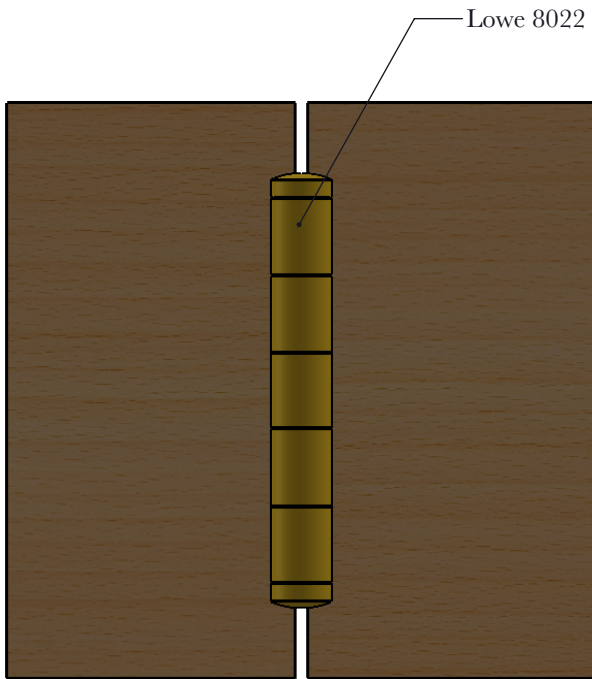

LOWE HARDWARE

For a longer barrel choose  
8024 at 2.4" high, or 8031 at 3" high

• DESIGNED, MANUFACTURED & HAND FINISHED IN MAINE SINCE 1977 •