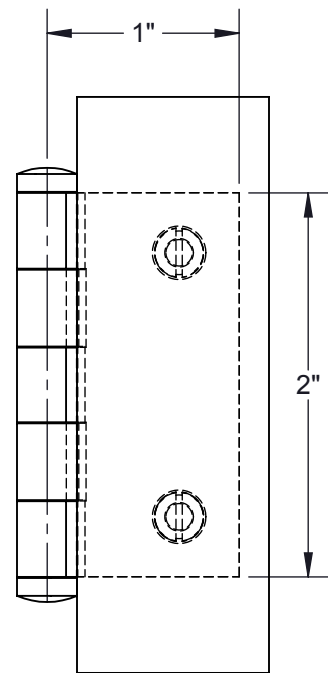

LOWE HARDWARE

For a longer barrel choose  
8024 at 2.4" high, or 8031 at 3" high

• DESIGNED, MANUFACTURED & HAND FINISHED IN MAINE SINCE 1977 •