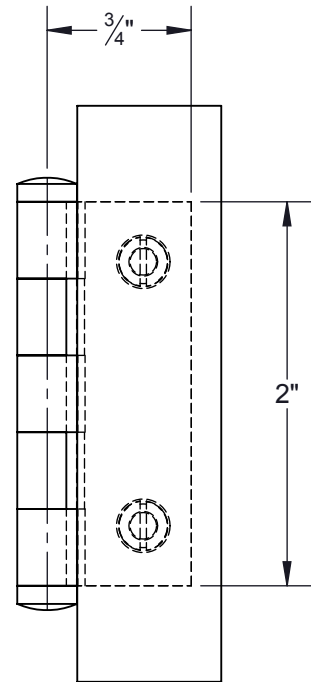

LOWE HARDWARE

• DESIGNED, MANUFACTURED & HAND FINISHED IN MAINE SINCE 1977 •