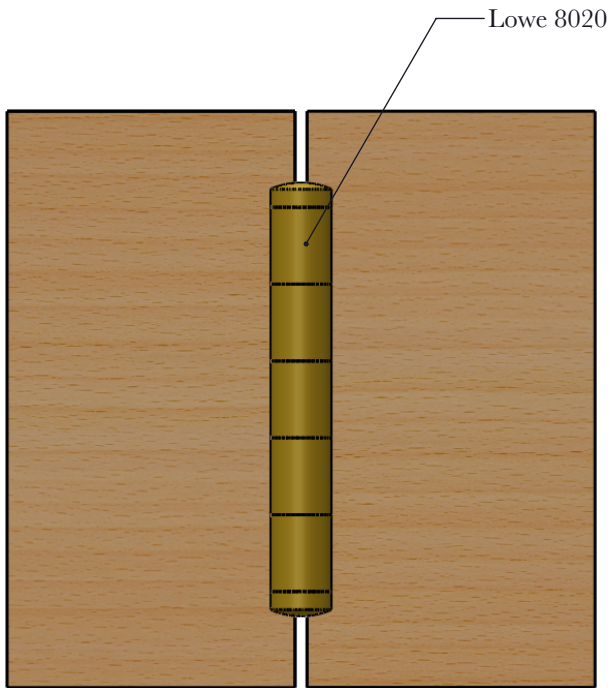

LOWE HARDWARE

• DESIGNED, MANUFACTURED & HAND FINISHED IN MAINE SINCE 1977 •