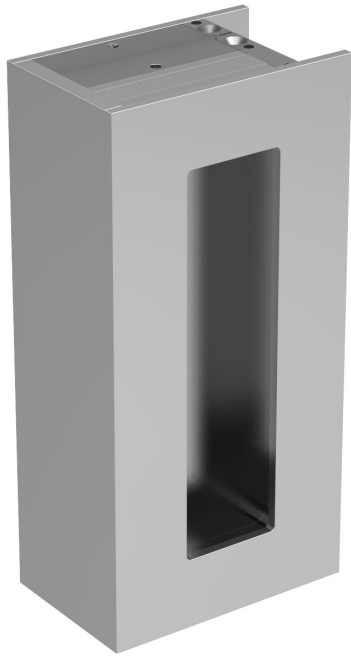

LOWE HARDWARE

No. 4041

---

*Available in all of our yacht quality finishes.*

• DESIGNED, MANUFACTURED & HAND FINISHED IN MAINE SINCE 1977 •