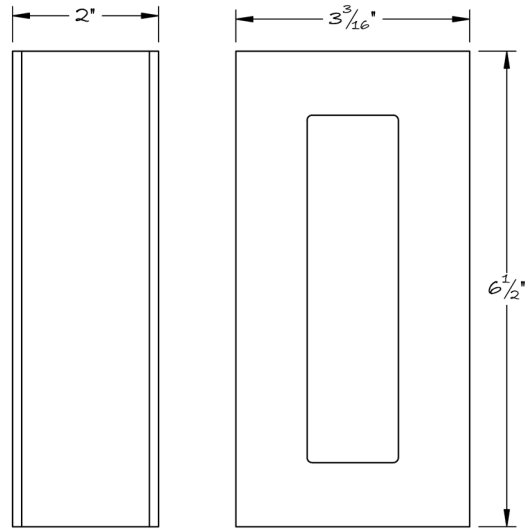

LOWE HARDWARE

No. 4041

---

*Available in all of our yacht quality finishes.*

• DESIGNED, MANUFACTURED & HAND FINISHED IN MAINE SINCE 1977 •