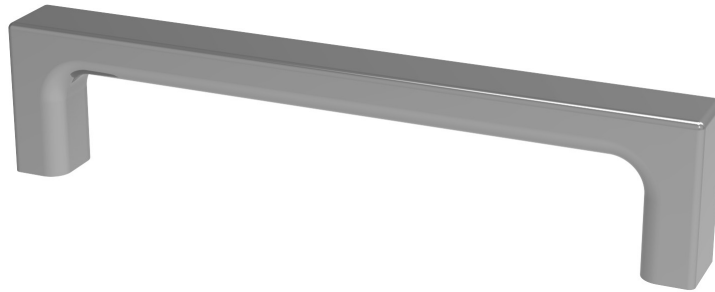

LOWE HARDWARE

No. 7636

---

*Available in all of our yacht quality finishes.*

• DESIGNED, MANUFACTURED & HAND FINISHED IN MAINE SINCE 1977 •