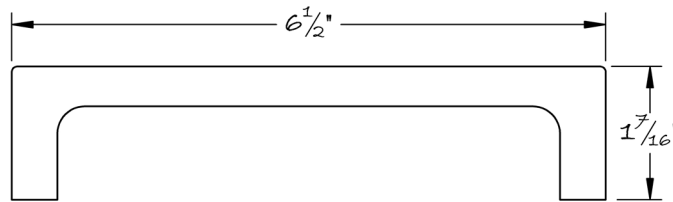

LOWE HARDWARE

No. 7636

---

*Available in all of our yacht quality finishes.*

• DESIGNED, MANUFACTURED & HAND FINISHED IN MAINE SINCE 1977 •