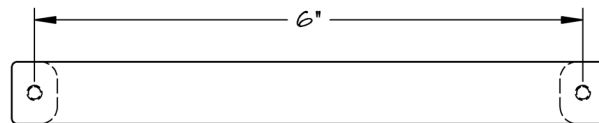

LOWE HARDWARE

No. 7636

---

*Available in all of our yacht quality finishes.*

• DESIGNED, MANUFACTURED & HAND FINISHED IN MAINE SINCE 1977 •