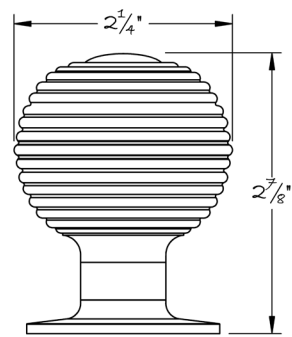

LOWE HARDWARE

No. 5268

---

*Available in all of our yacht quality finishes.*

• DESIGNED, MANUFACTURED & HAND FINISHED IN MAINE SINCE 1977 •