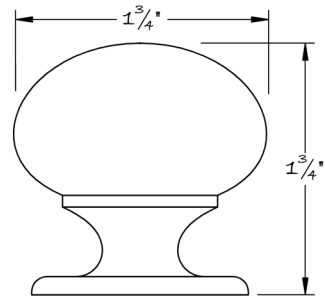

LOWE HARDWARE

No. 5115W

---

*Available in all of our yacht quality finishes.*

• DESIGNED, MANUFACTURED & HAND FINISHED IN MAINE SINCE 1977 •