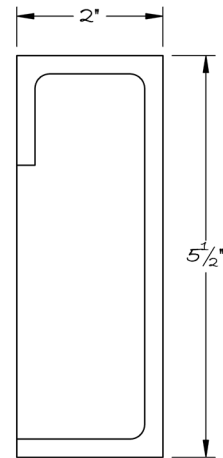

LOWE HARDWARE

No. 4039

---

*Available in all of our yacht quality finishes.*

• DESIGNED, MANUFACTURED & HAND FINISHED IN MAINE SINCE 1977 •