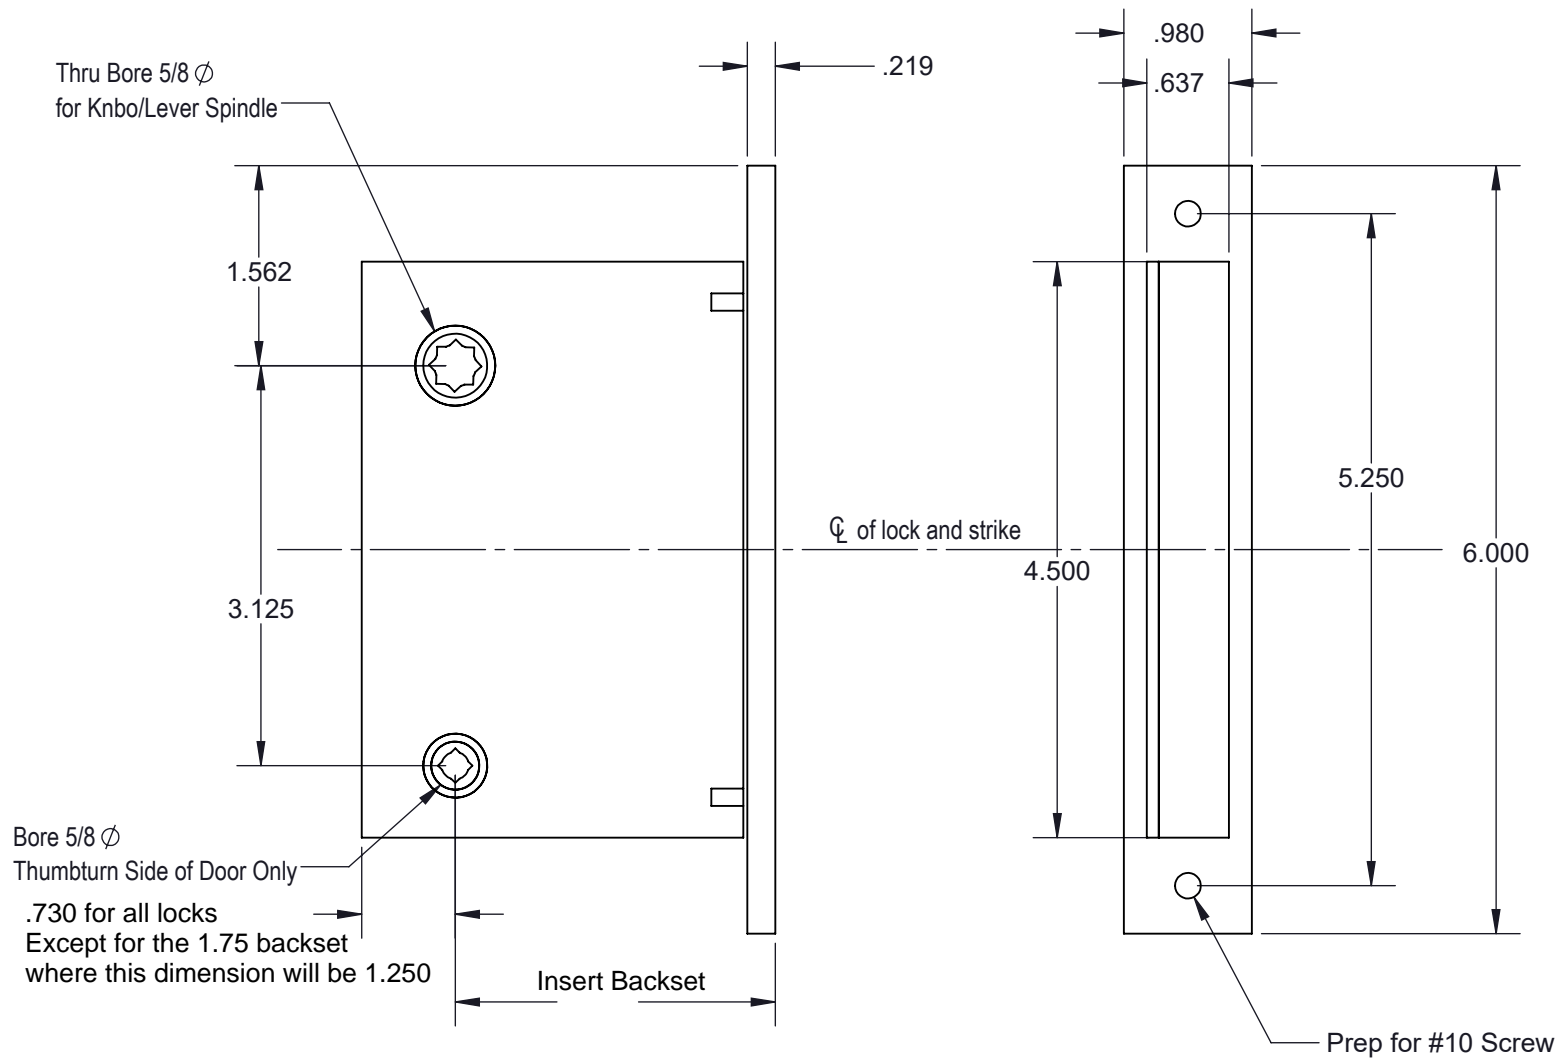

THIS DRAWING IS CONFIDENTIAL AND PROPRIETARY TO LOWE HARDWARE,
AND MAY NOT BE REPRODUCED, OR ANY PART USED THERE OF,
WITHOUT PRIOR EXPRESS WRITTEN PERMISSION.

LOWE HARDWARE
5 GORDON DRIVE
ROCKLAND ME 04841
207 593 7405 FAX 207 226 2033
WWW.LOWE-HARDWARE.COM

File Name:

349M_TF

DO NOT SCALE DRAWING