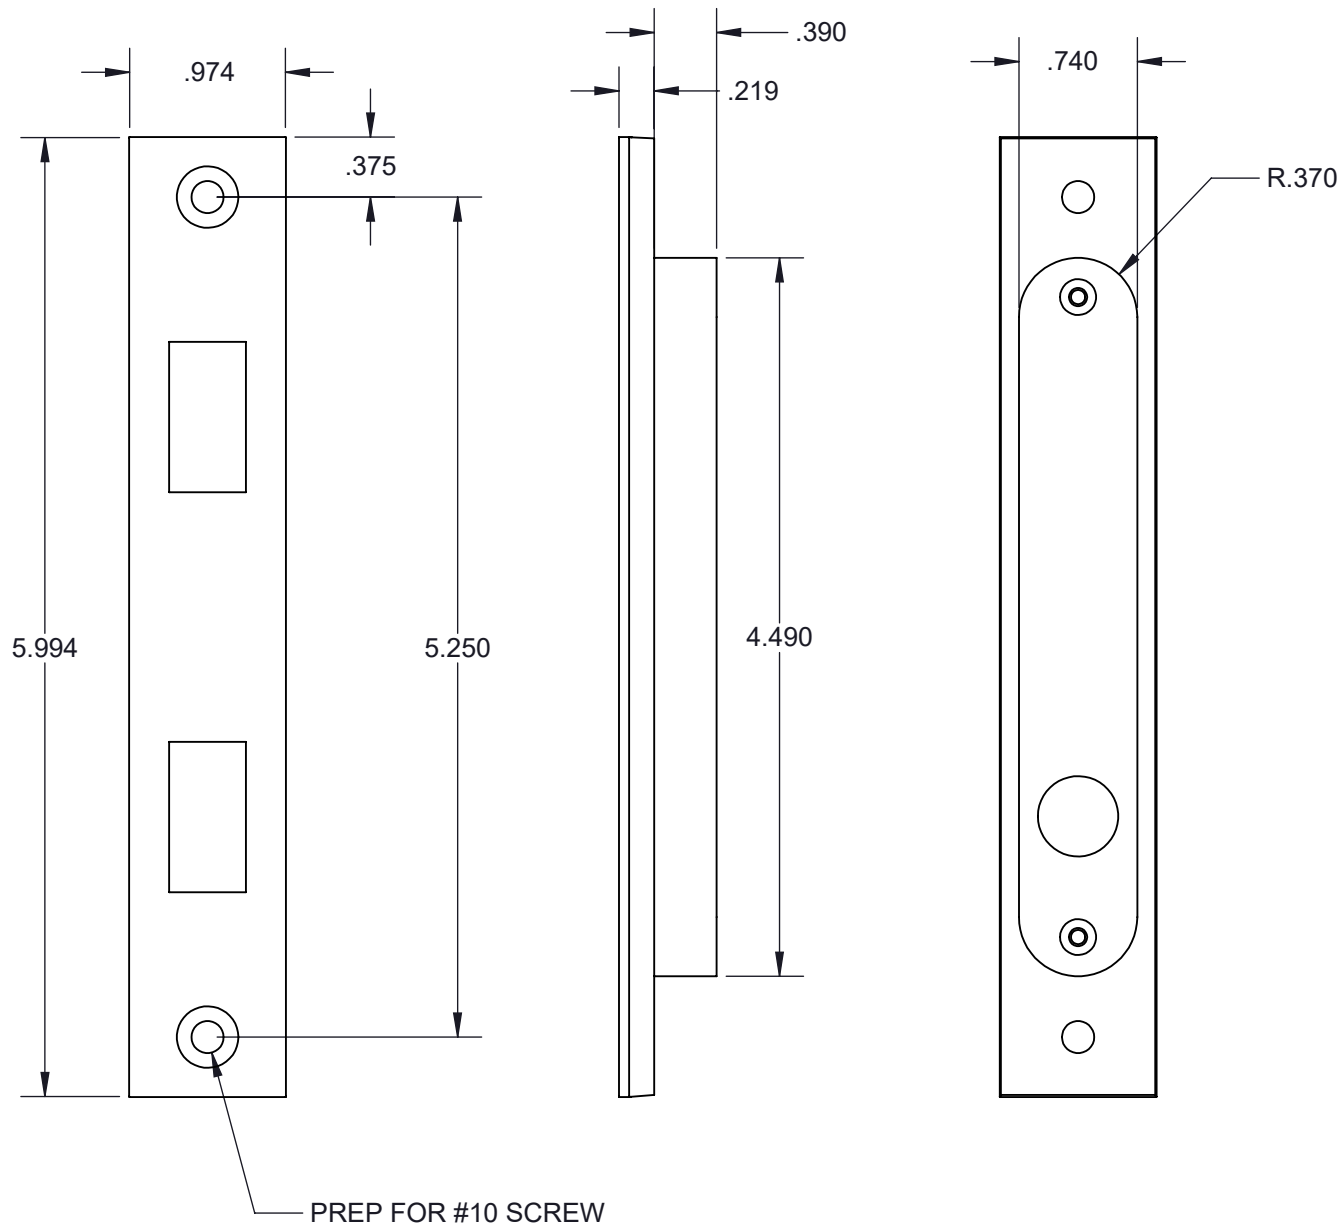

File Name:

349M\_TF

DO NOT SCALE DRAWING

THIS DRAWING IS CONFIDENTIAL AND PROPRIETARY TO LOWE HARDWARE,  
AND MAY NOT BE REPRODUCED, OR ANY PART USED THERE OF,  
WITHOUT PRIOR EXPRESS WRITTEN PERMISSION.