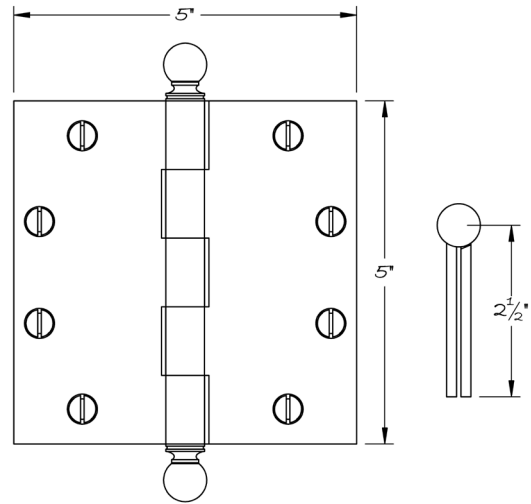

LOWE HARDWARE

No. 8055

*Available in any of our yacht-quality electroplated or patinated finishes.*

• DESIGNED, MANUFACTURED & HAND FINISHED IN MAINE SINCE 1977 •

73 SPRING STREET NEW YORK, NY 10012 (212) 390-0660