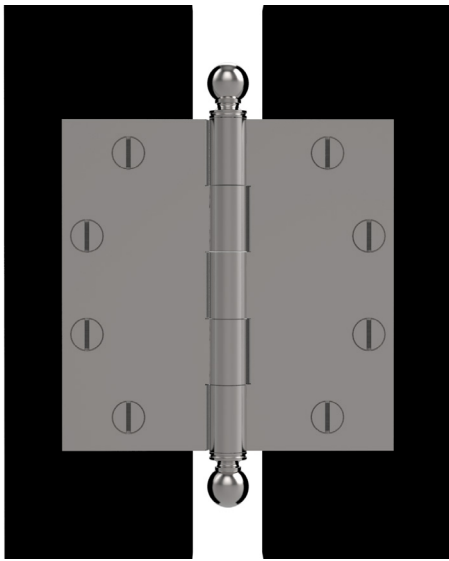

LOWE HARDWARE

No. 8055

*Available in any of our yacht-quality electroplated or patinated finishes.*

• DESIGNED, MANUFACTURED & HAND FINISHED IN MAINE SINCE 1977 •

73 SPRING STREET NEW YORK, NY 10012 (212) 390-0660