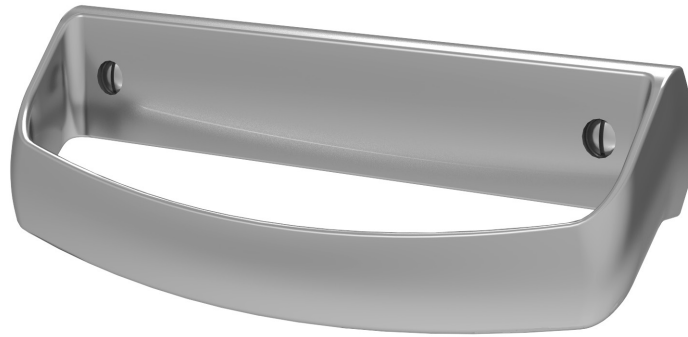

LOWE HARDWARE

No. 7650

*Available in all of our yacht quality finishes.*

• DESIGNED, MANUFACTURED & HAND FINISHED IN MAINE SINCE 1977 •