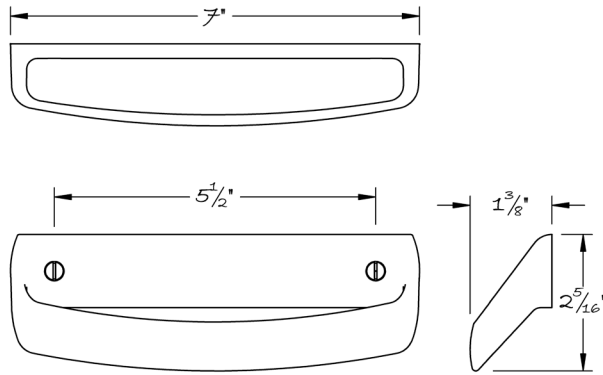

LOWE HARDWARE

No. 7650

*Available in all of our yacht quality finishes.*

• DESIGNED, MANUFACTURED & HAND FINISHED IN MAINE SINCE 1977 •