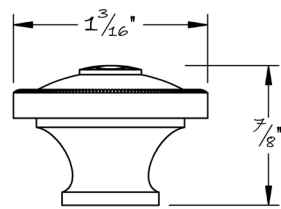

LOWE HARDWARE

No. 5116

---

*Available in all of our yacht quality finishes.*

• DESIGNED, MANUFACTURED & HAND FINISHED IN MAINE SINCE 1977 •