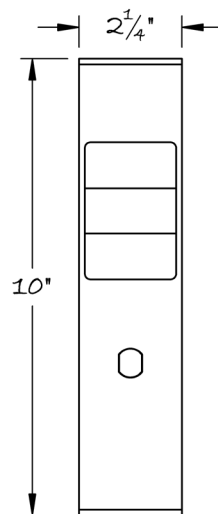

LOWE HARDWARE

No. 4020

---

*Available in all of our yacht quality finishes.*

• DESIGNED, MANUFACTURED & HAND FINISHED IN MAINE SINCE 1977 •