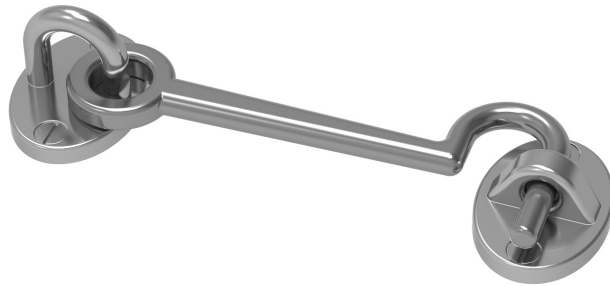

LOWE HARDWARE

No. 4824

*Available in all of our yacht quality finishes.*

• DESIGNED, MANUFACTURED & HAND FINISHED IN MAINE SINCE 1977 •