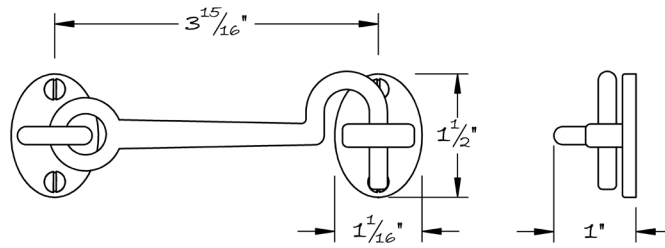

LOWE HARDWARE

No. 4824

*Available in all of our yacht quality finishes.*

• DESIGNED, MANUFACTURED & HAND FINISHED IN MAINE SINCE 1977 •