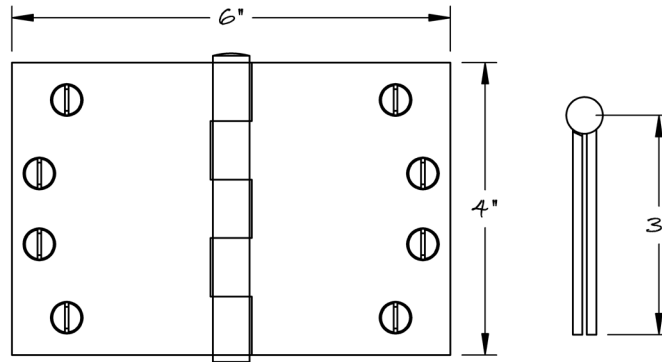

LOWE HARDWARE

No. 8046

*Available in all of our yacht quality finishes.*

• DESIGNED, MANUFACTURED & HAND FINISHED IN MAINE SINCE 1977 •