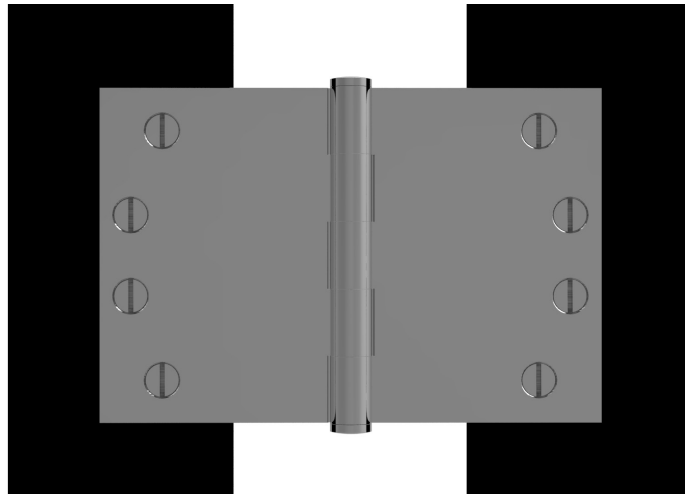

LOWE HARDWARE

No. 8046

*Available in all of our yacht quality finishes.*

• DESIGNED, MANUFACTURED & HAND FINISHED IN MAINE SINCE 1977 •