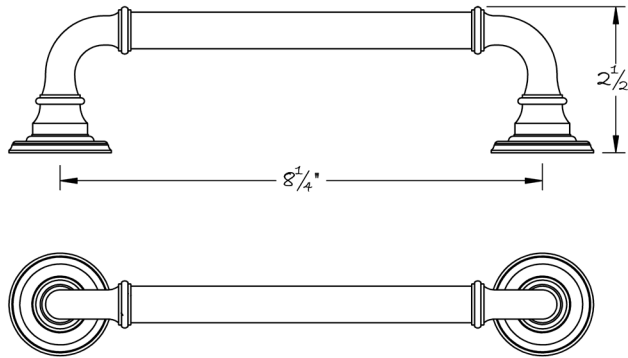

LOWE HARDWARE

No. 6582P

---

*Available in all of our yacht quality finishes.*

• DESIGNED, MANUFACTURED & HAND FINISHED IN MAINE SINCE 1977 •

WWW.LOWE-HARDWARE.COM