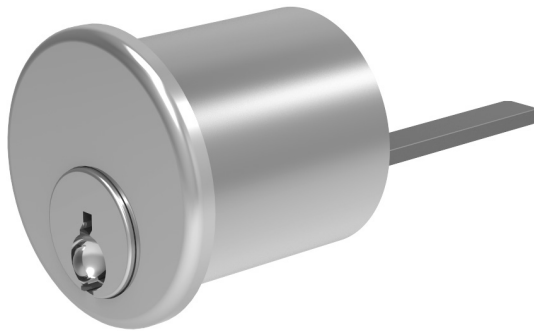

LOWE HARDWARE

No. 1079RIM

---

*Available in any of our yacht quality finishes.*

• DESIGNED, MANUFACTURED & HAND FINISHED IN MAINE SINCE 1977 •

73 SPRING STREET NEW YORK, NY 10012 (212) 390-0660

WWW.LOWE-HARDWARE.COM