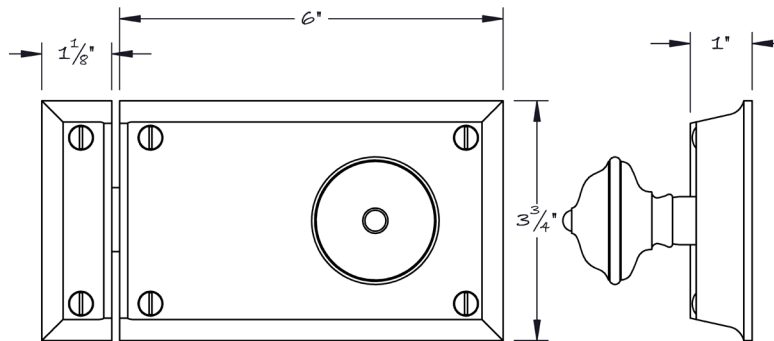

LOWE HARDWARE

No. 100

---

TRADITIONAL PASSAGE RIM LOCK

*Lowe Hardware's #100 passage door rim lock combines time tested mechanical design with precision manufacturing. Upon close study of rim locks produced over the past 200 years, our engineering has led to this versatile piece machined from solid brass, bronze, or steel.*