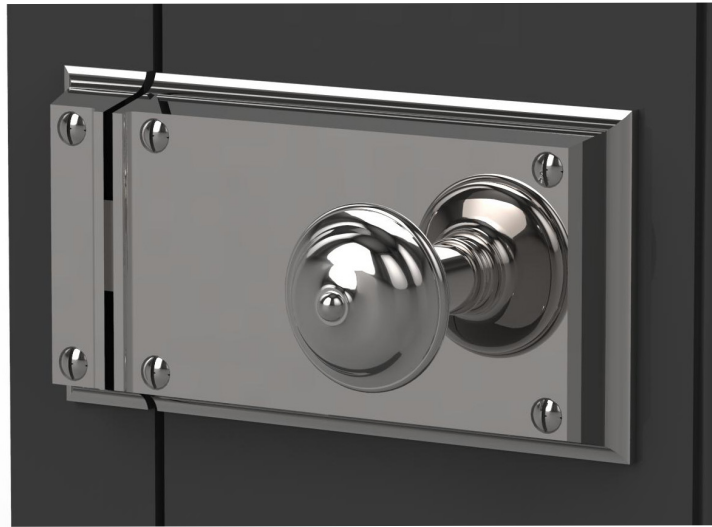

LOWE HARDWARE

No. 100

---

TRADITIONAL PASSAGE RIM LOCK

*Lowe Hardware's #100 passage door rim lock combines time tested mechanical design with precision manufacturing. Upon close study of rim locks produced over the past 200 years, our engineering has led to this versatile piece machined from solid brass, bronze, or steel.*

*Custom edge molding details are available upon request.*

*Passage, privacy, and key locking versions readily available.*

---

• DESIGNED, MANUFACTURED & HAND FINISHED IN MAINE SINCE 1977 •

73 SPRING STREET NEW YORK, NY 10012 (212) 390-0660