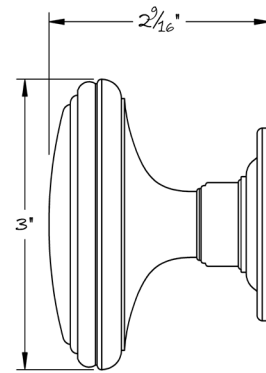

LOWE HARDWARE

No. 5038

---

*Available in any of our yacht quality electroplated or patinated finishes.*

• DESIGNED, MANUFACTURED & HAND FINISHED IN MAINE SINCE 1977 •

73 SPRING STREET NEW YORK, NY 10012 (212) 390-0660